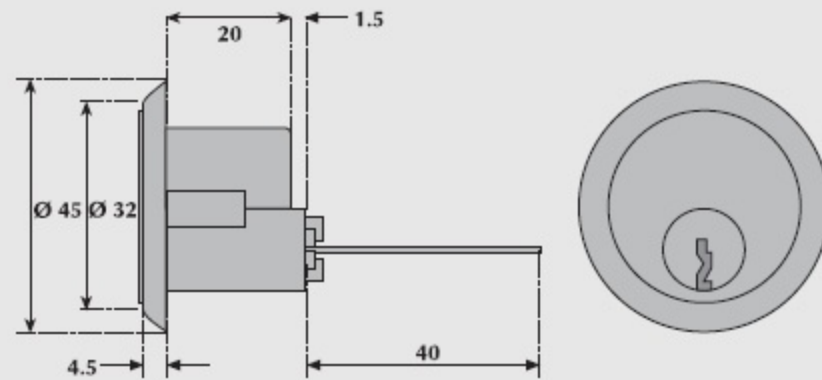

A	B	C
40.5mm	30.5mm	10.0mm
45.5mm	35.5mm	10.0mm

**CONNECTING BAR.** Steel, zinc plated.

**FIXING SCREWS.** M5 steel, zinc plated. 2 supplied.