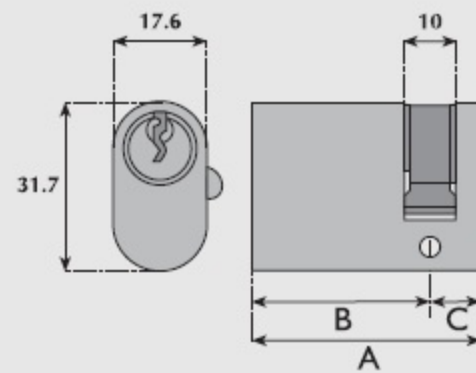

SD9004 Euro-profile turn

A	B	C
40.5mm	30.5mm	10.0mm
45.5mm	35.5mm	10.0mm

G9010 MK9010 Oval-profile single

A	B	C
40.5mm	30.5mm	10.0mm
45.5mm	35.5mm	10.0mm

**G9011 MK9011 Oval-profile double**

A	B	C
61mm	30.5mm	30.5mm
71mm	35.5mm	35.5mm