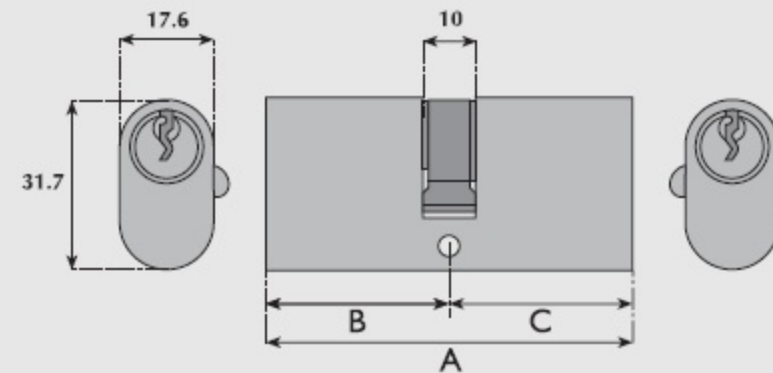

SD9004 Euro-profile turn

A	B	C
40.5mm	30.5mm	10.0mm
45.5mm	35.5mm	10.0mm

G9010 MK9010 Oval-profile single

A	B	C
40.5mm	30.5mm	10.0mm
45.5mm	35.5mm	10.0mm

**G9011 MK9011 Oval-profile double**

A	B	C
61mm	30.5mm	30.5mm
71mm	35.5mm	35.5mm