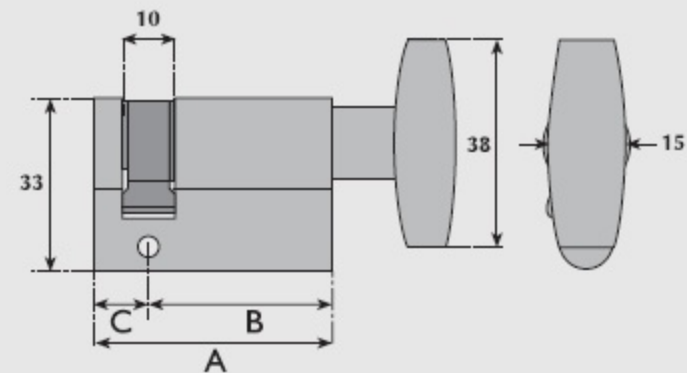

SD9004 Euro-profile turn

A	B	C
40.5mm	30.5mm	10.0mm
45.5mm	35.5mm	10.0mm

G9010 MK9010 Oval-profile single

A	B	C
40.5mm	30.5mm	10.0mm
45.5mm	35.5mm	10.0mm

**G9011 MK9011 Oval-profile double**

A	B	C
61mm	30.5mm	30.5mm
71mm	35.5mm	35.5mm