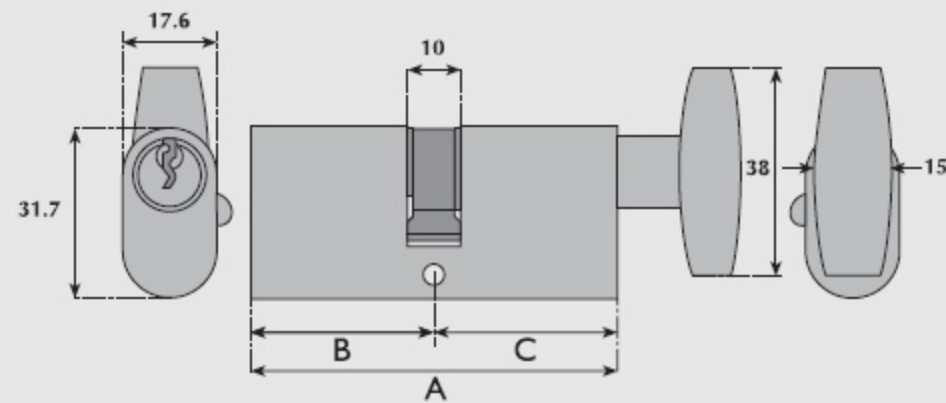

G9012 MK9012 Oval-profile key & turn**SD9012 MKSD9012 Oval-profile key & turn****G9014 Oval-profile turn**

A	B	C
61mm	30.5mm	30.5mm
71mm	35.5mm	35.5mm

A	B	C
61mm	30.5mm	30.5mm
71mm	35.5mm	35.5mm

A	B	C
40.5mm	30.5mm	10.0mm
45.5mm	35.5mm	10.0mm