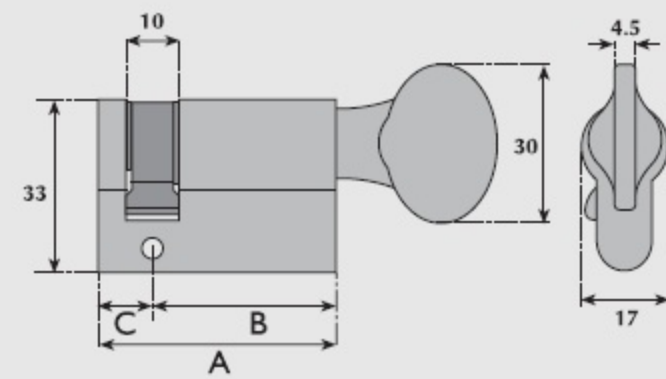

G9002 MK9002 Euro-profile key & turn

SD9002 MKSD9002 Euro-profile key & turn

G9004 Euro-profile turn

A	B	C
61mm	30.5mm	30.5mm
71mm	35.5mm	35.5mm

A	B	C
61mm	30.5mm	30.5mm
71mm	35.5mm	35.5mm

A	B	C
40.5mm	30.5mm	10.0mm
45.5mm	35.5mm	10.0mm