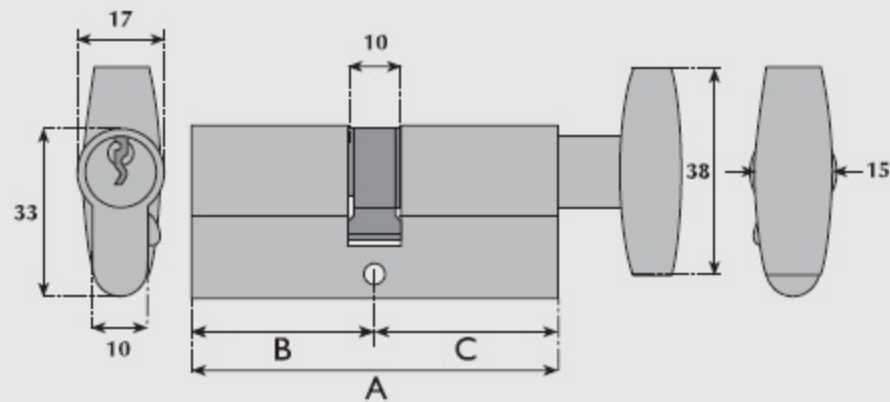

G9002 MK9002 Euro-profile key & turn

SD9002 MKSD9002 Euro-profile key & turn

G9004 Euro-profile turn

A	B	C
61mm	30.5mm	30.5mm
71mm	35.5mm	35.5mm

A	B	C
61mm	30.5mm	30.5mm
71mm	35.5mm	35.5mm

A	B	C
40.5mm	30.5mm	10.0mm
45.5mm	35.5mm	10.0mm