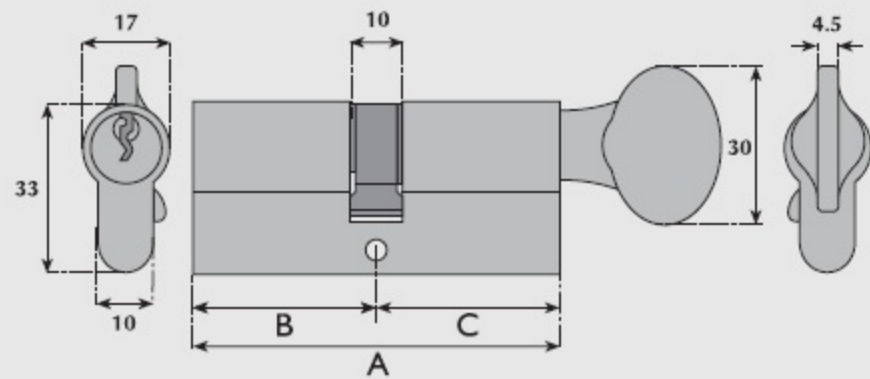

G9002 MK9002 Euro-profile key & turn

SD9002 MKSD9002 Euro-profile key & turn

G9004 Euro-profile turn

A	B	C
61mm	30.5mm	30.5mm
71mm	35.5mm	35.5mm

A	B	C
61mm	30.5mm	30.5mm
71mm	35.5mm	35.5mm

A	B	C
40.5mm	30.5mm	10.0mm
45.5mm	35.5mm	10.0mm