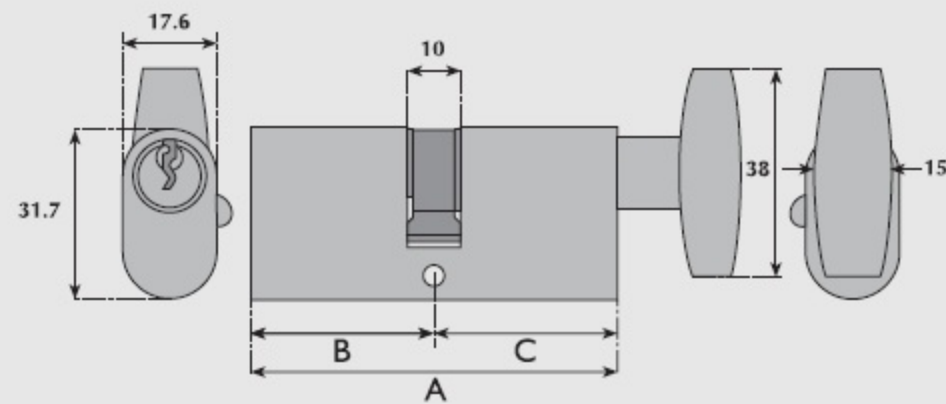

G9012 MK9012 Oval-profile key & turn**SD9012 MKSD9012 Oval-profile key & turn****G9014 Oval-profile turn**

A	B	C
61mm	30.5mm	30.5mm
71mm	35.5mm	35.5mm

A	B	C
61mm	30.5mm	30.5mm
71mm	35.5mm	35.5mm

A	B	C
40.5mm	30.5mm	10.0mm
45.5mm	35.5mm	10.0mm