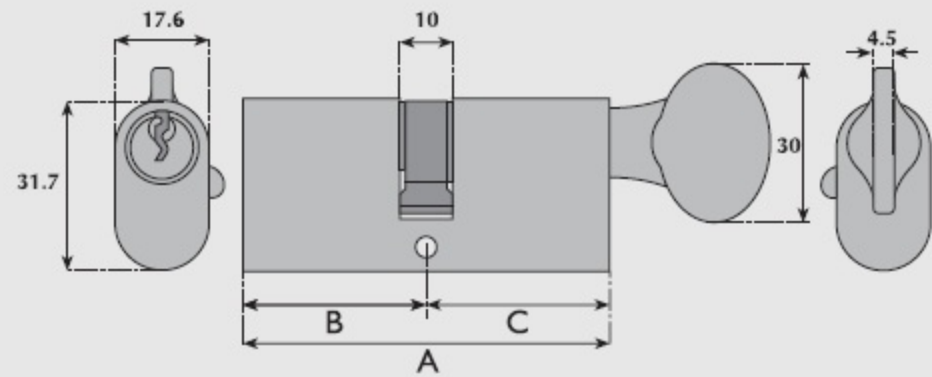

G9012 MK9012 Oval-profile key & turn**SD9012 MKSD9012 Oval-profile key & turn****G9014 Oval-profile turn**

A	B	C
61mm	30.5mm	30.5mm
71mm	35.5mm	35.5mm

A	B	C
61mm	30.5mm	30.5mm
71mm	35.5mm	35.5mm

A	B	C
40.5mm	30.5mm	10.0mm
45.5mm	35.5mm	10.0mm