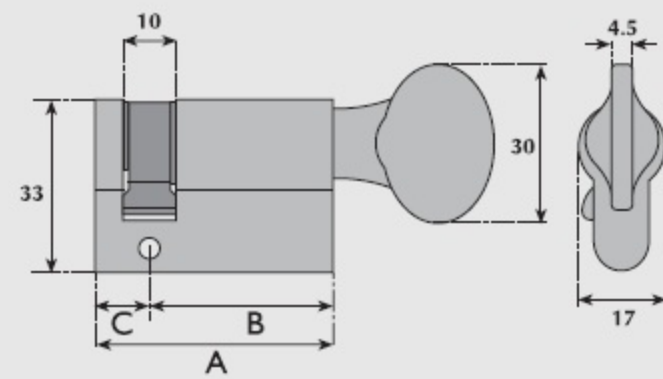

G9002 MK9002 Euro-profile key & turn**SD9002 MKSD9002 Euro-profile key & turn****G9004 Euro-profile turn**

A	B	C
61mm	30.5mm	30.5mm
71mm	35.5mm	35.5mm

A	B	C
61mm	30.5mm	30.5mm
71mm	35.5mm	35.5mm

A	B	C
40.5mm	30.5mm	10.0mm
45.5mm	35.5mm	10.0mm