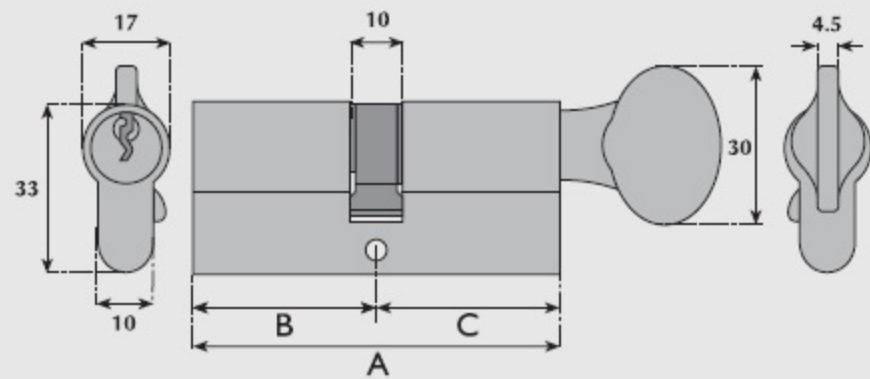

G9002 MK9002 Euro-profile key & turn**SD9002 MKSD9002 Euro-profile key & turn****G9004 Euro-profile turn**

A	B	C
61mm	30.5mm	30.5mm
71mm	35.5mm	35.5mm

A	B	C
61mm	30.5mm	30.5mm
71mm	35.5mm	35.5mm

A	B	C
40.5mm	30.5mm	10.0mm
45.5mm	35.5mm	10.0mm