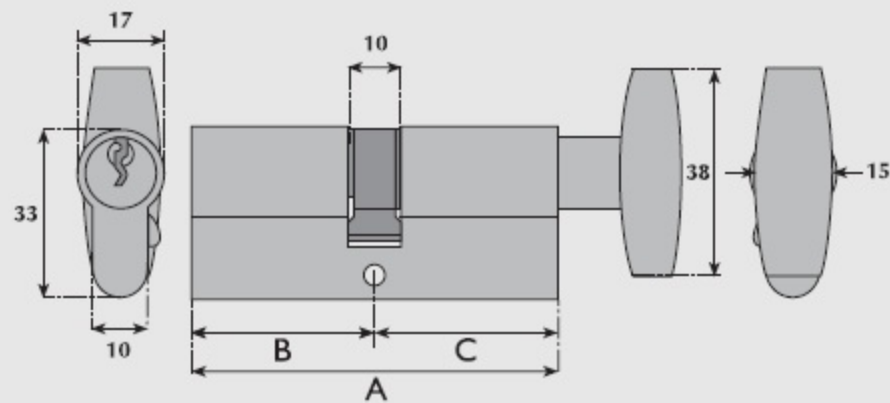

G9002 MK9002 Euro-profile key & turn**SD9002 MKSD9002 Euro-profile key & turn****G9004 Euro-profile turn**

A	B	C
61mm	30.5mm	30.5mm
71mm	35.5mm	35.5mm

A	B	C
61mm	30.5mm	30.5mm
71mm	35.5mm	35.5mm

A	B	C
40.5mm	30.5mm	10.0mm
45.5mm	35.5mm	10.0mm