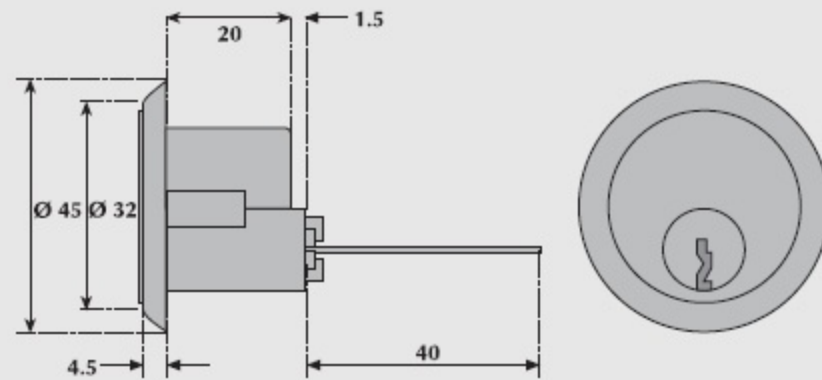

A	B	C
40.5mm	30.5mm	10.0mm
45.5mm	35.5mm	10.0mm

CONNECTING BAR. Steel, zinc plated.

FIXING SCREWS. M5 steel, zinc plated. 2 supplied.