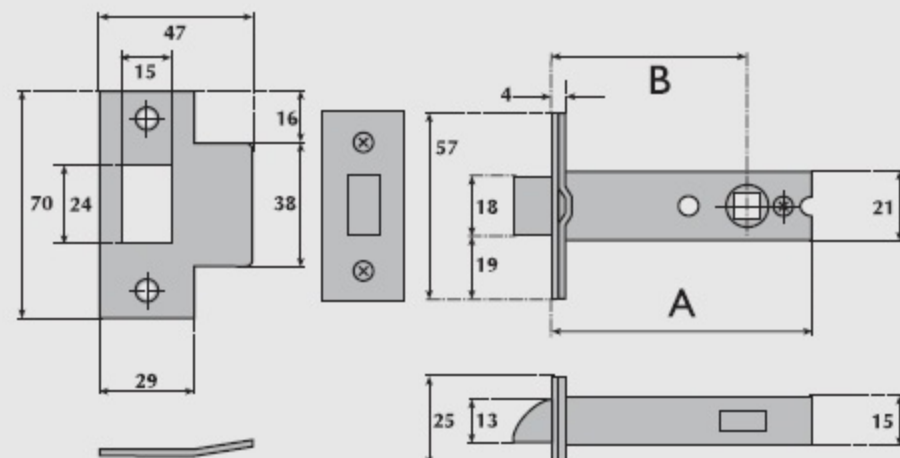

# G4060 Heavy duty tubular mortice latch

## OPERATION:

Latchbolt operated by knob or lever handle from either side.

## SPECIFICATION:

**CASE.** Pierced to accept 38mm centre bolt through fixing furniture.

**STRIKE PLATE.** Type F.

**LATCHBOLT.** Brass, to suit either hand. Projection 12mm.

**FOLLOWER.** Brass, hard chrome plated, to suit 8mm square spindle. Two-way action. Heavy sprung as standard. Light springing available on request.

## REBATE UNITS

**TO SUIT:** G3063-13mm

A Lockcase	B Backset	C Centres
80mm	60mm	—
100mm	75mm	—
127mm	100mm	—
151mm	130mm	—