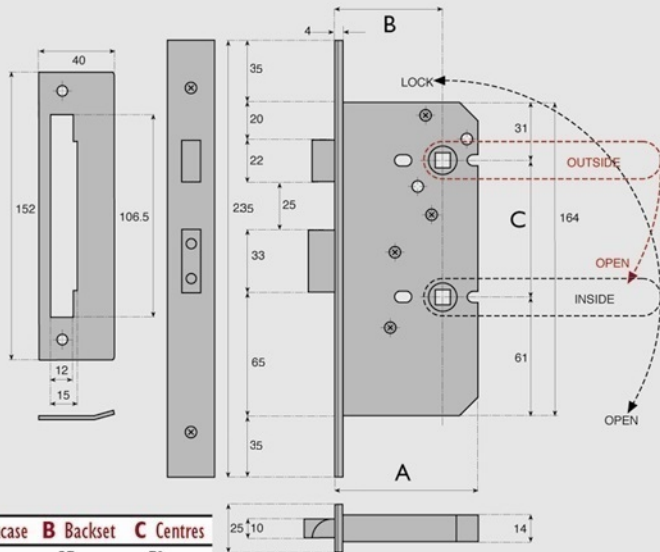

# G72-8008D Easy action bathroom mortice lock

**OPERATION:** Inside – deadbolt thrown by lifting lever handle to vertical position and withdrawn by returning to the horizontal. Latchbolt withdrawn by depressing lever handle.

Outside – latchbolt operated by lever handle.

Deadbolt withdrawn by emergency release.

**SPECIFICATION:**

**CASE.**

Pierced to accept 38mm centre horizontally and diagonally opposed bolt through fixing furniture adjacent to latchbolt follower and 38mm centre horizontally opposed bolt through fixing furniture adjacent to deadbolt follower.

**STRIKER PLATE.** Type P.

**LATCHBOLT.** Brass. Projection 12mm. Hand must be specified.

**DEADBOLT.** Brass. Throw 14mm.

**FOLLOWER.** Brass, to suit 8mm square spindle. One-way action.

Sprung to suit sprung lever handle furniture.

For unsprung lever handle furniture heavy duty springing should be specified.

**BOTTOM**

**FOLLOWER.** Brass, to suit 8mm square spindle. For use with unsprung lever handle.

**REBATE UNITS**

**TO SUIT:** G72-3051-13mm G72-3052-19mm G72-3053-25mm