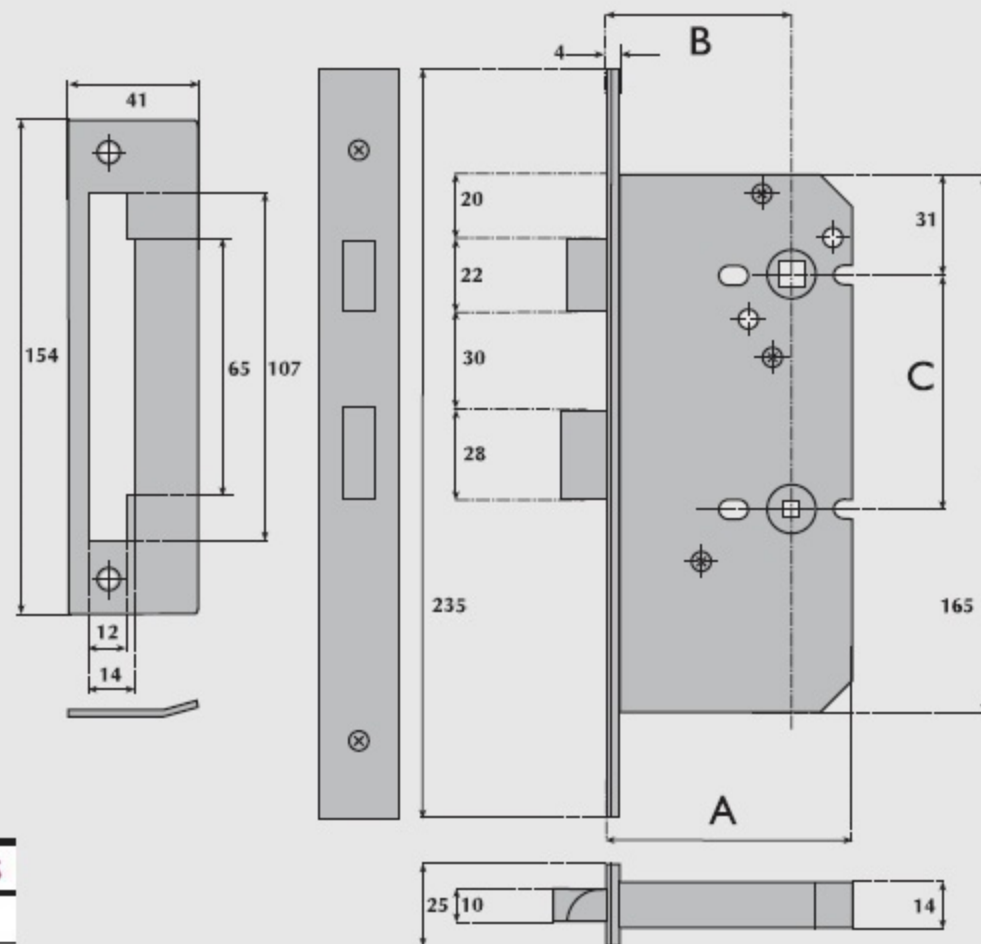

G72-8020 Bathroom mortice lock

A Lockcase	B Backset	C Centres
76mm	57mm	72mm
101mm	82mm	72mm

OPERATION: Latchbolt operated by lever handle from either side.
Deadbolt operated by turn from either side.

SPECIFICATION:
CASE. Pierced to accept 38mm centre horizontally opposed bolt through fixing furniture.

STRIKE PLATE. Type P.
LATCHBOLT. Brass, reversible. Projection 12mm.

DEADBOLT. Brass. Throw 14mm.

LATCHBOLT FOLLOWER. Brass, to suit 8mm square spindle. One-way action.
Sprung to suit sprung lever handle furniture.
For unsprung lever handle furniture heavy springing should be specified.

DEADBOLT FOLLOWER. Brass, to suit 5mm square spindle.

REBATE UNITS TO SUIT: G72-3051-13mm G72-3052-19mm G72-3053-25mm