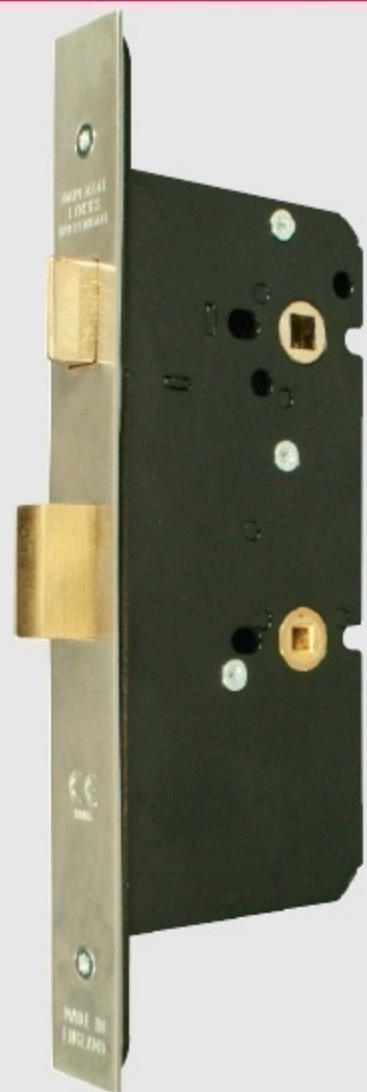

G72-8020 Bathroom mortice lock

A Lockcase	B Backset	C Centres
76mm	57mm	72mm
101mm	82mm	72mm

OPERATION: Latchbolt operated by lever handle from either side.
Deadbolt operated by turn from either side.

SPECIFICATION:
CASE. Pierced to accept 38mm centre horizontally opposed bolt through fixing furniture.

STRIKE PLATE. Type P.
LATCHBOLT. Brass, reversible. Projection 12mm.

DEADBOLT. Brass. Throw 14mm.

LATCHBOLT FOLLOWER. Brass, to suit 8mm square spindle. One-way action.
Sprung to suit sprung lever handle furniture.
For unsprung lever handle furniture heavy springing should be specified.

DEADBOLT FOLLOWER. Brass, to suit 5mm square spindle.

REBATE UNITS TO SUIT: G72-3051-13mm G72-3052-19mm G72-3053-25mm