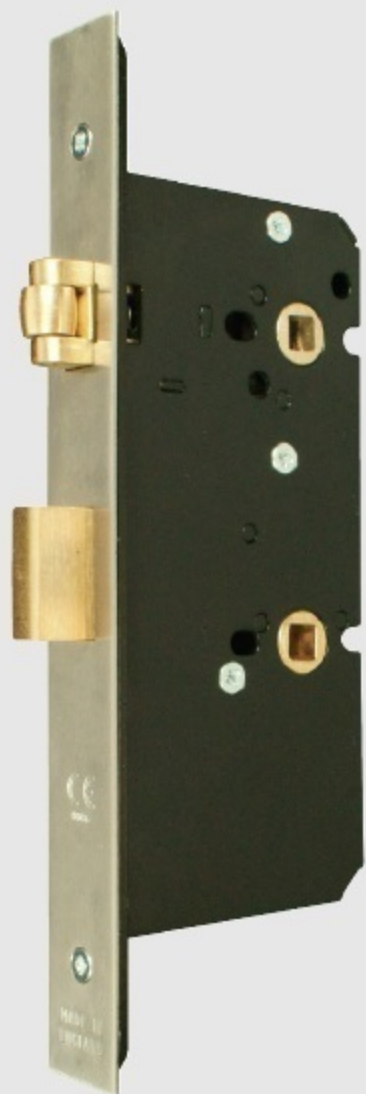

# G72-802 | RB Roller bolt bathroom mortice lock

A Lockcase	B Backset	C Centres
76mm	57mm	72mm
101mm	82mm	72mm

## OPERATION:

Roller bolt operated by lever handle from either side.  
Deadbolt operated by turn from either side.

### CASE.

Pierced to accept 38mm centre horizontally and diagonally opposed bolt through fixing furniture and 38mm centre horizontally opposed bolt through fixing indicator furniture.

### DEADBOLT FOLLOWER.

Brass, to suit 8mm square spindle.