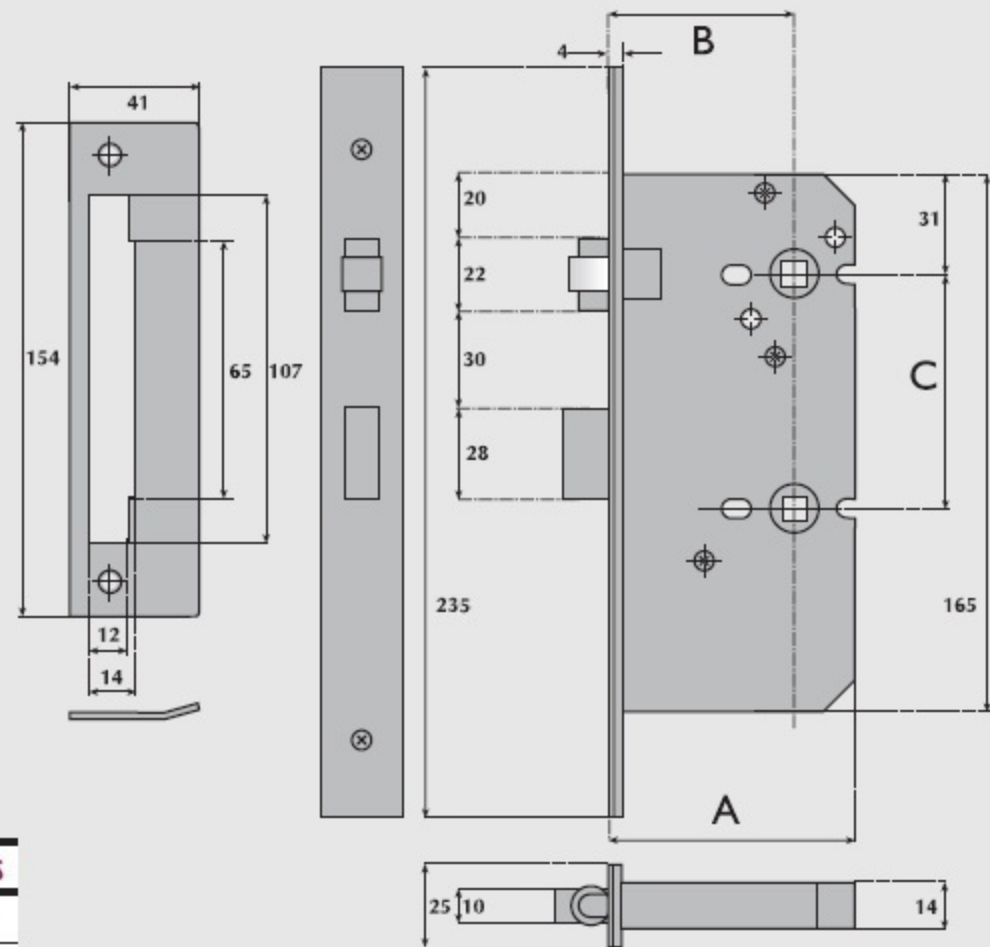

# G72-802 | RB Roller bolt bathroom mortice lock

A Lockcase	B Backset	C Centres
76mm	57mm	72mm
101mm	82mm	72mm

## OPERATION:

Roller bolt operated by lever handle from either side.  
Deadbolt operated by turn from either side.

### CASE.

Pierced to accept 38mm centre horizontally and diagonally opposed bolt through fixing furniture and 38mm centre horizontally opposed bolt through fixing indicator furniture.

### DEADBOLT.

Brass. Throw 14mm.