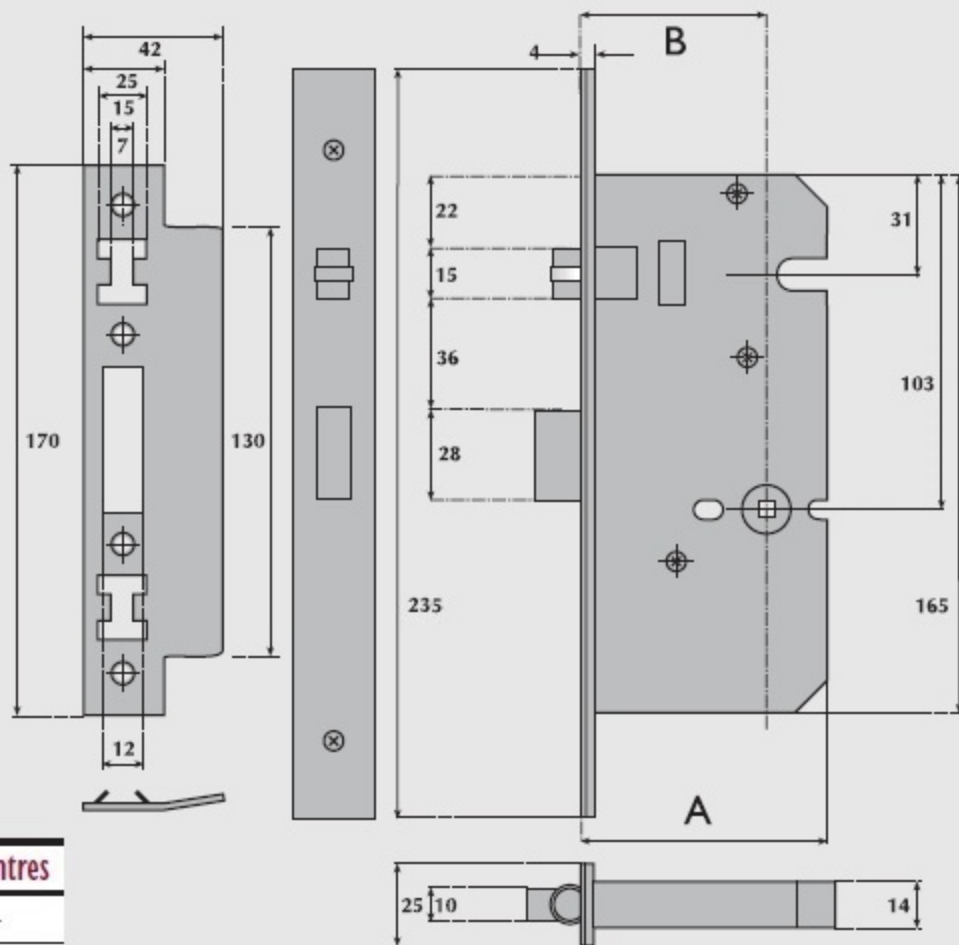

# G72-8072 Heavy duty push / pull roller bolt bathroom mortice lock

A Lockcase	B Backset	C Centres
76mm	57mm	—
101mm	82mm	—

## OPERATION:

Roller bolt operated by push or pull from either side.  
Deadbolt operated by turn from either side.

## SPECIFICATION:

- CASE.** Pierced to accept 38mm centre horizontally opposed bolt through fixing indicator furniture.
- STRIKE PLATE.** Type S.
- LATCHBOLT.** Brass, adjustable roller bolt to suit either hand.
- DEADBOLT.** Brass. Throw 14mm.
- FOLLOWER.** Brass, to suit 5mm square spindle.
- REBATE UNITS TO SUIT:** PP/G72-3051-13mm PP/G72-3052-19mm PP/G72-3053-25mm