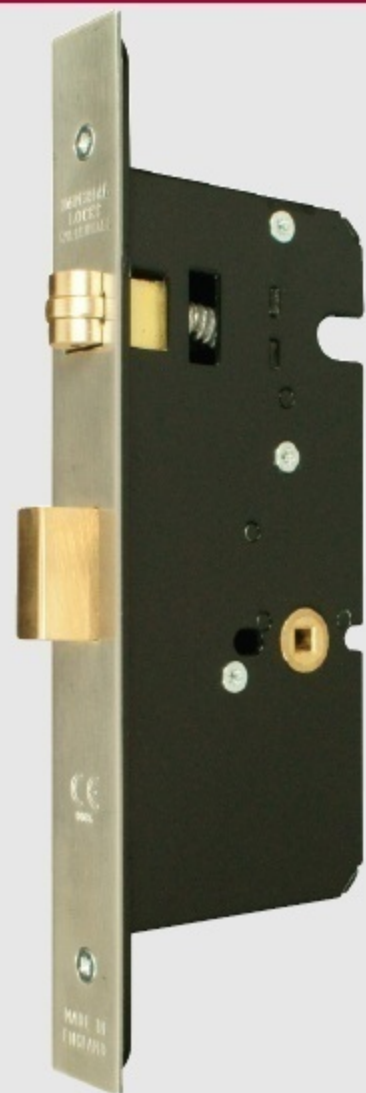

# G72-8072 Heavy duty push / pull roller bolt bathroom mortice lock

A Lockcase	B Backset	C Centres
76mm	57mm	—
101mm	82mm	—

## OPERATION:

Roller bolt operated by push or pull from either side.  
Deadbolt operated by turn from either side.

## SPECIFICATION:

- CASE.** Pierced to accept 38mm centre horizontally opposed bolt through fixing indicator furniture.
- STRIKE PLATE.** Type S.
- LATCHBOLT.** Brass, adjustable roller bolt to suit either hand.
- DEADBOLT.** Brass. Throw 14mm.
- FOLLOWER.** Brass, to suit 5mm square spindle.
- REBATE UNITS TO SUIT:** PP/G72-3051-13mm PP/G72-3052-19mm PP/G72-3053-25mm