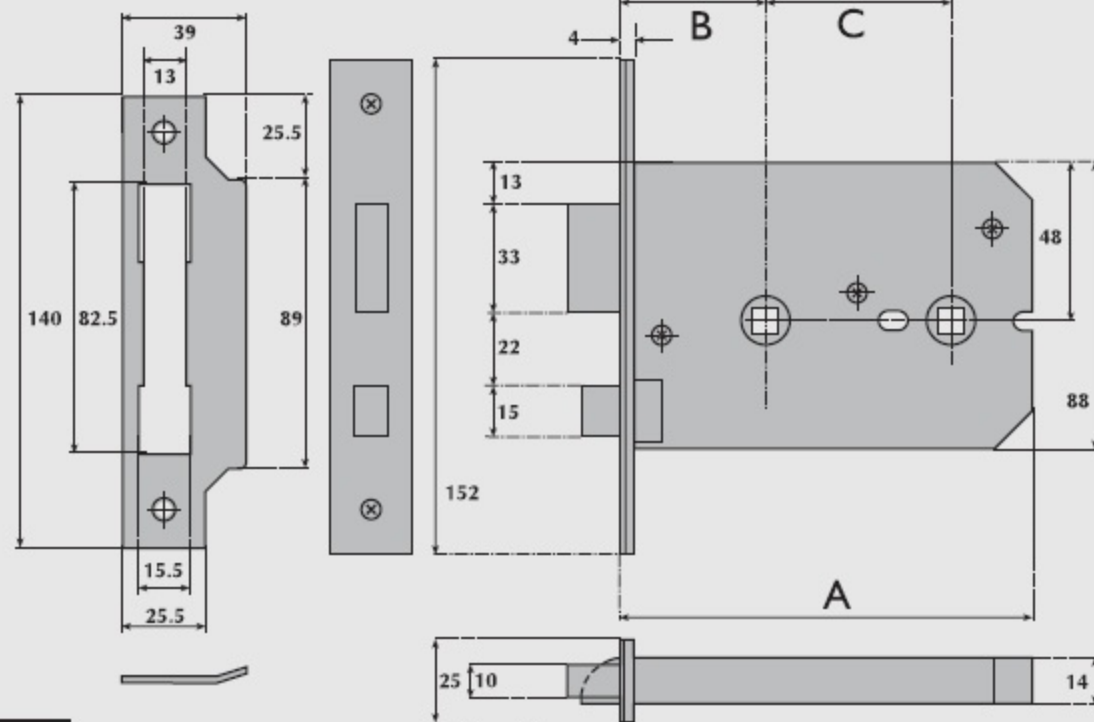

# G8025 Horizontal bathroom mortice lock

A Lockcase	B Backset	C Centres
127mm	45mm	57mm

### CASE.

Pierced to accept 38mm centre horizontally opposed bolt through fixing furniture.