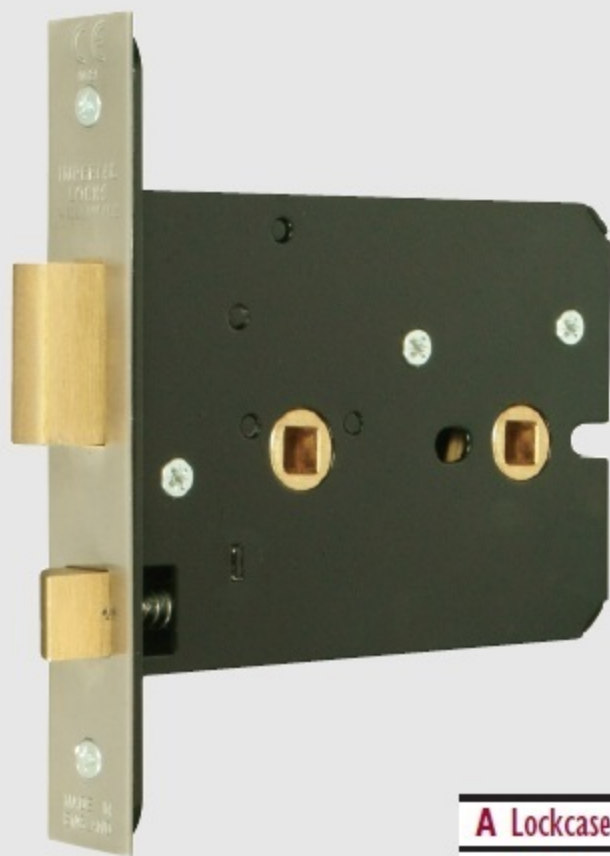

# G8025 Horizontal bathroom mortice lock

A Lockcase	B Backset	C Centres
127mm	45mm	57mm

## OPERATION:

Latchbolt operated by knob from either side.  
Deadbolt operated by turn from either side.

### CASE.

Pierced to accept 38mm centre horizontally opposed bolt through fixing furniture.

### LATCHBOLT.

Brass, reversible. Projection 12mm.