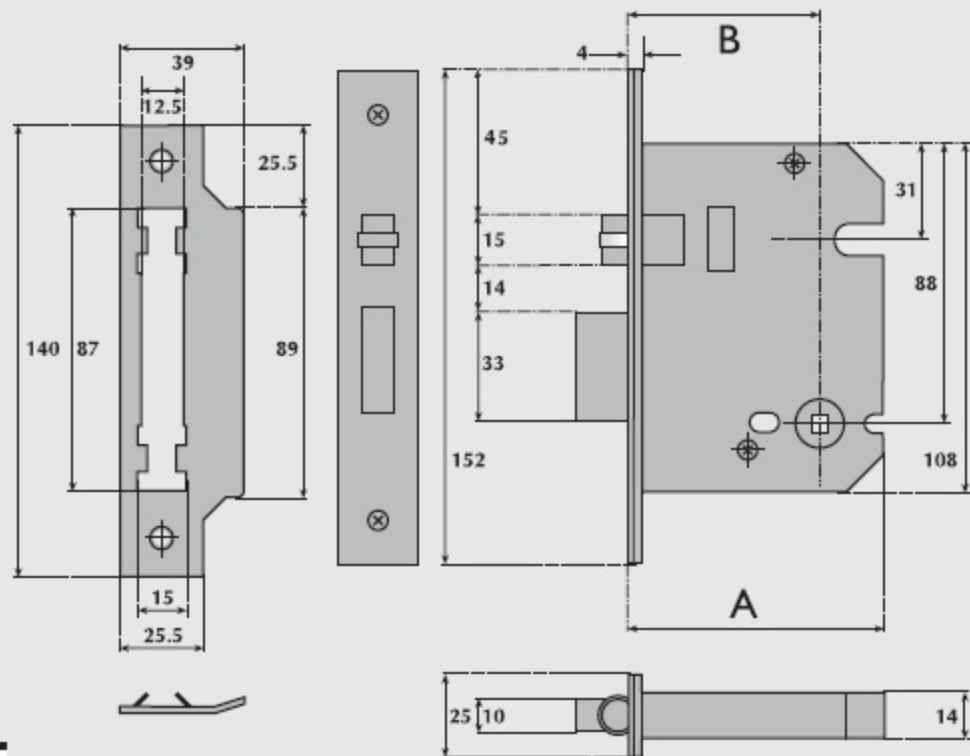

G8072 Heavy duty push / pull roller bolt bathroom mortice lock

A Lockcase	B Backset	C Centres
63mm	45mm	—
76mm	57mm	—
101mm	82mm	—

OPERATION:

Roller bolt operated by push or pull from either side.
Deadbolt operated by turn from either side.

SPECIFICATION:

CASE.

Pierced to accept 38mm centre horizontally opposed bolt through fixing furniture.

STRIKE PLATE.

Type D.

LATCHBOLT.

Brass, adjustable roller bolt to suit either hand.
Heavy sprung as standard. Light springing available on request.

DEADBOLT.

Brass. Throw 14mm.

FOLLOWER.

Brass, to suit 5mm square spindle.

REBATE UNITS

TO SUIT:

PP/G3051-13mm PP/G3052-19mm PP/G3053-25mm