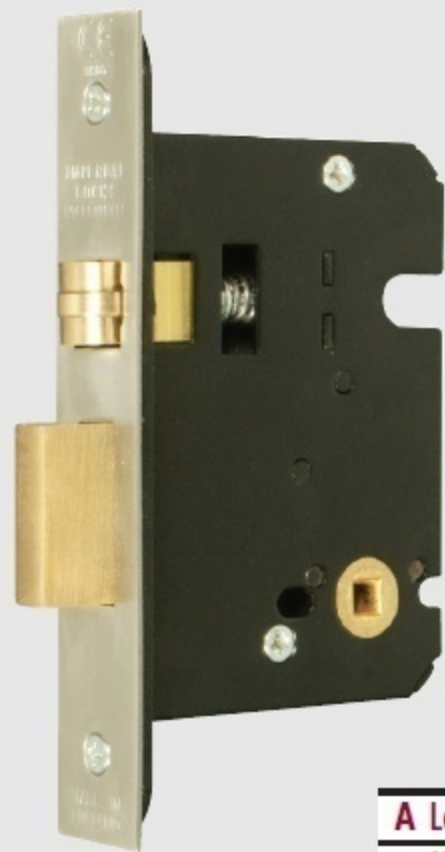

G8072 Heavy duty push / pull roller bolt bathroom mortice lock

A Lockcase	B Backset	C Centres
63mm	45mm	—
76mm	57mm	—
101mm	82mm	—

OPERATION:

Roller bolt operated by push or pull from either side.
Deadbolt operated by turn from either side.

SPECIFICATION:

CASE.

Pierced to accept 38mm centre horizontally opposed bolt through fixing furniture.

STRIKE PLATE.

Type D.

LATCHBOLT.

Brass, adjustable roller bolt to suit either hand.
Heavy sprung as standard. Light springing available on request.

DEADBOLT.

Brass. Throw 14mm.

FOLLOWER.

Brass, to suit 5mm square spindle.

REBATE UNITS

TO SUIT:

PP/G3051-13mm PP/G3052-19mm PP/G3053-25mm