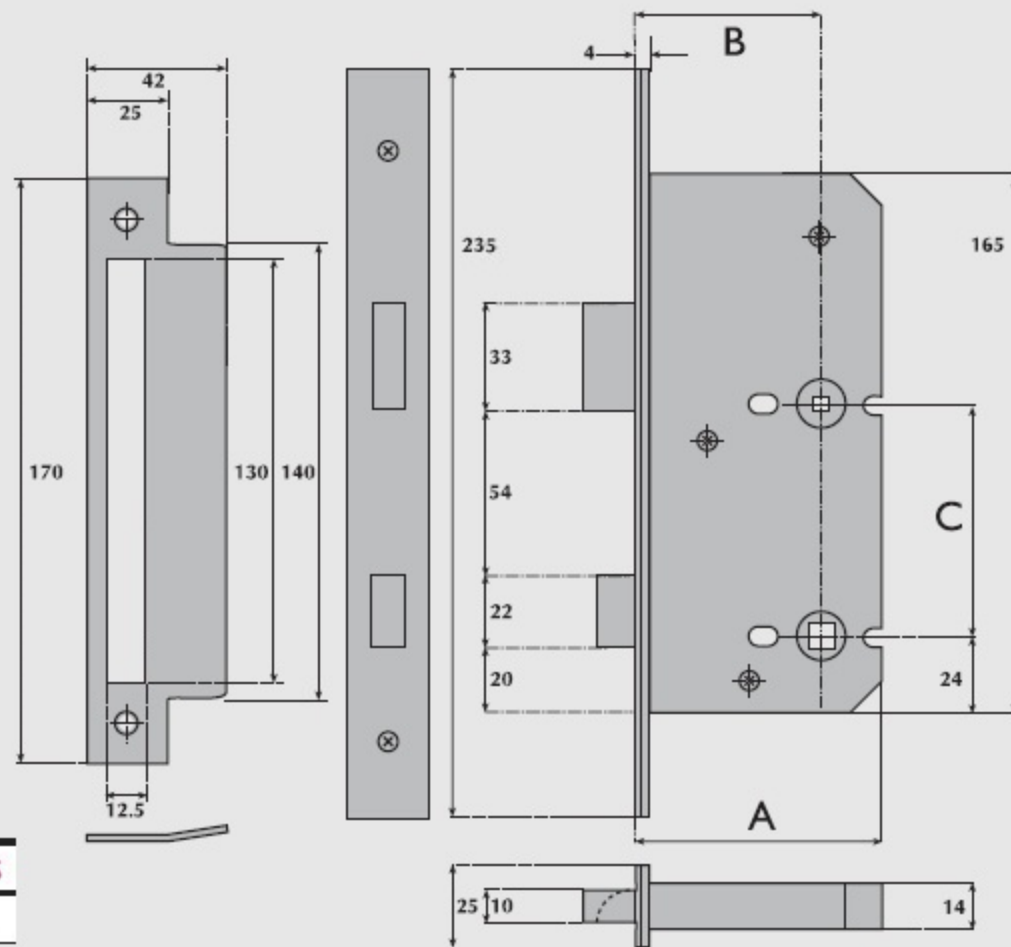

G8220 Upside down bathroom mortice lock

A Lockcase	B Backset	C Centres
76mm	57mm	72mm

OPERATION:

Latchbolt operated by lever handle from either side.
Deadbolt operated by turn from either side.

SPECIFICATION:

CASE.

Pierced to accept 38mm centre horizontally opposed bolt through fixing furniture.

STRIKE PLATE.

Type Z.

LATCHBOLT.

Brass, reversible. Projection 12mm.

DEADBOLT.

Brass. Throw 14mm.

LATCHBOLT FOLLOWER.

Brass, to suit 8mm square spindle. One-way action.
Sprung to suit sprung lever handle furniture only.

DEADBOLT FOLLOWER.

Brass, to suit 5mm square spindle.

REBATE UNITS

TO SUIT:

G72-3051-13mm G72-3052-19mm G72-3053-25mm