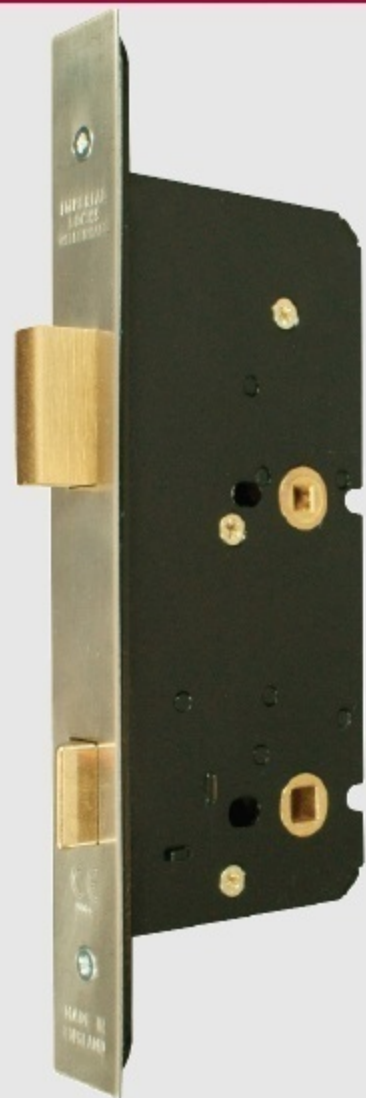

G8220 Upside down bathroom mortice lock

A Lockcase	B Backset	C Centres
76mm	57mm	72mm

OPERATION:

Latchbolt operated by lever handle from either side.
Deadbolt operated by turn from either side.

SPECIFICATION:

CASE.

Pierced to accept 38mm centre horizontally opposed bolt through fixing furniture.

STRIKE PLATE.

Type Z.

LATCHBOLT.

Brass, reversible. Projection 12mm.

DEADBOLT.

Brass. Throw 14mm.

LATCHBOLT FOLLOWER.

Brass, to suit 8mm square spindle. One-way action.
Sprung to suit sprung lever handle furniture only.

DEADBOLT FOLLOWER.

Brass, to suit 5mm square spindle.

REBATE UNITS

TO SUIT:

G72-3051-13mm G72-3052-19mm G72-3053-25mm