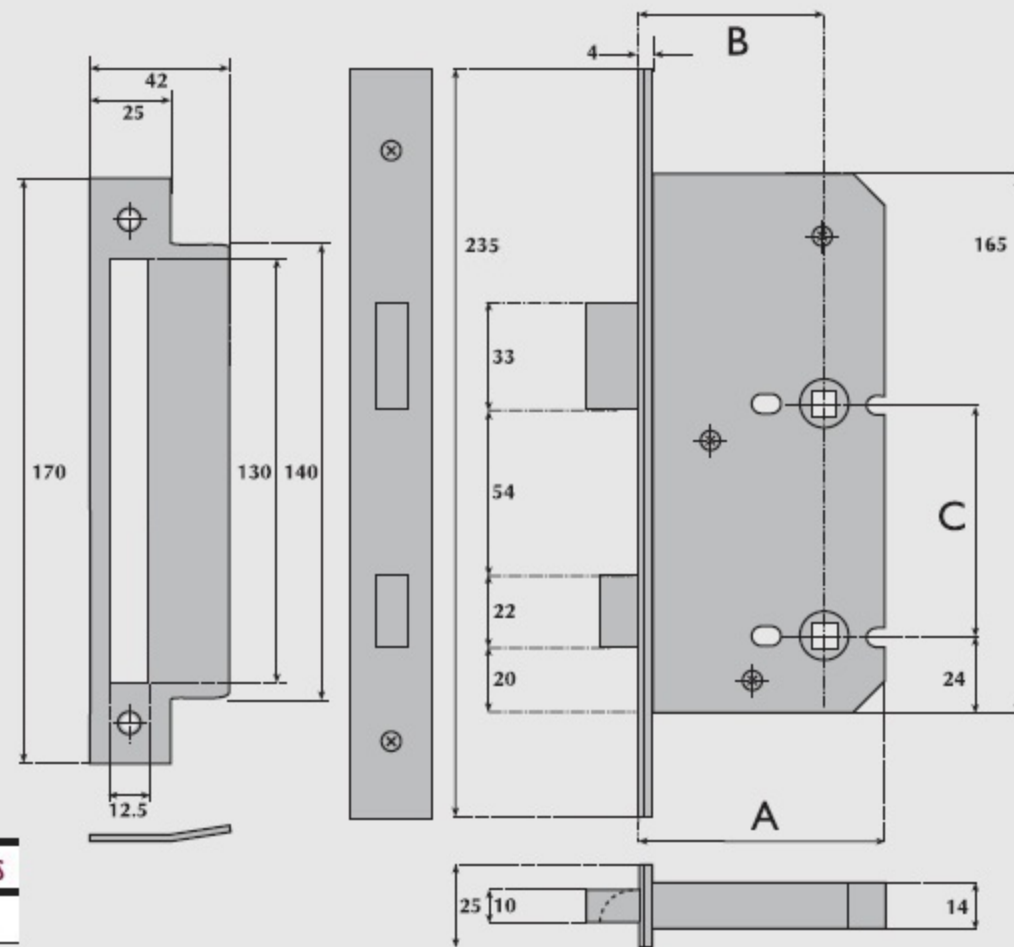

G8221 Upside down bathroom mortice lock

A Lockcase	B Backset	C Centres
76mm	57mm	72mm

OPERATION:

Latchbolt operated by lever handle from either side.
Deadbolt operated by turn from either side.

SPECIFICATION:

CASE.

Pierced to accept 38mm centre horizontally opposed bolt through fixing furniture.

STRIKE PLATE.

Type Z.

LATCHBOLT.

Brass, reversible. Projection 12mm.

DEADBOLT.

Brass. Throw 14mm.

LATCHBOLT FOLLOWER.

Brass, to suit 8mm square spindle. One-way action.
Sprung to suit sprung lever handle furniture only.

DEADBOLT FOLLOWER.

Brass, to suit 8mm square spindle.

REBATE UNITS TO SUIT:

G72-3051-13mm G72-3052-19mm G72-3053-25mm