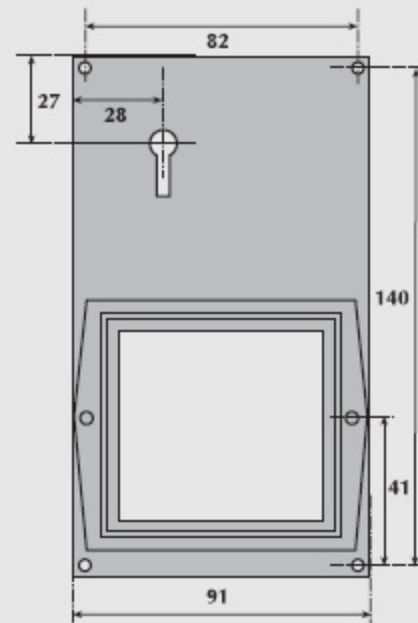

G9066 Standard frame

G9067 Full frame mortice key

G9068 Full frame euro-profile