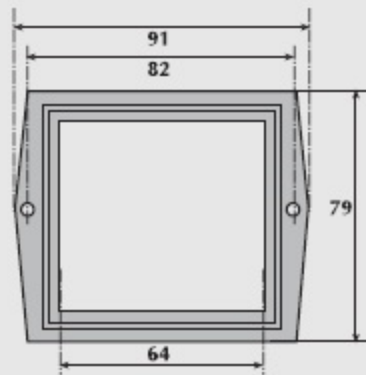

G9066 Standard frame

G9067 Full frame mortice key

G9068 Full frame euro-profile