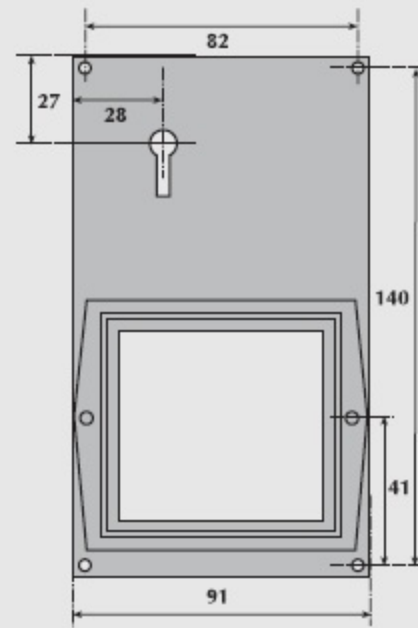

G9066 Standard frame

G9067 Full frame mortice key

G9068 Full frame euro-profile