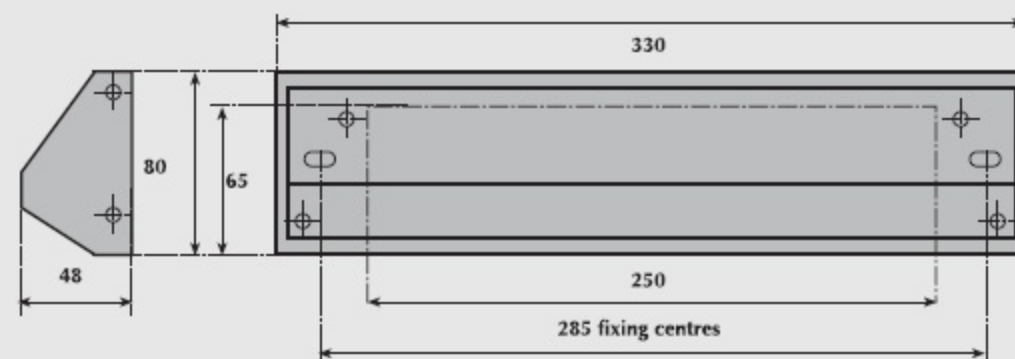

G9522 Security letter tidy with integral hood

APPLICATION.

For fitting to the inside of wood doors. For use in conjunction with letterplate. Flap opening limited to 60°

SPECIFICATION:

BACKPLATE, FLAP & HOOD.