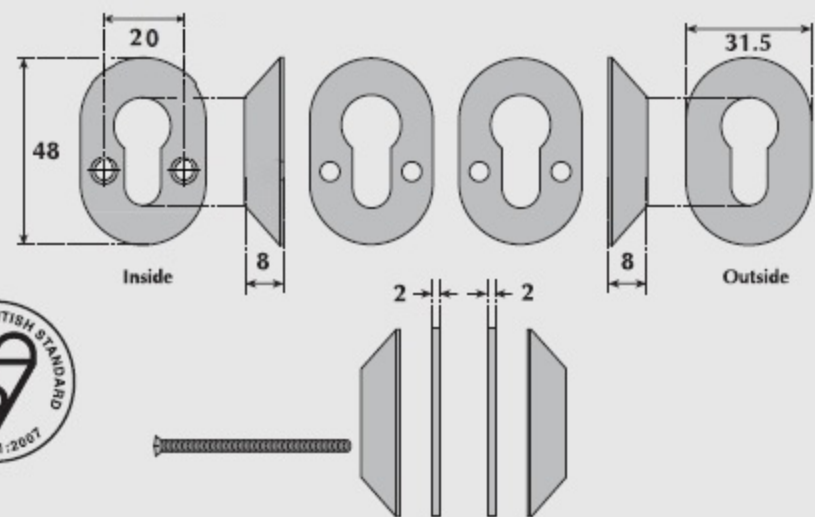

G9527 Security euro-profile escutcheons

APPLICATION.

For use with euro-profile double cylinders.

SPECIFICATION:

Case hardened Steel

Satin brass plated (SB)
or satin nickel plated (SN)
Other finishes available.

FINISHES.

G9528 Euro-profile escutcheon

FINISHES.

APPLICATION.

For use with euro-profile cylinders.

SPECIFICATION:

Brass.

Satin brass plated (SB)
or satin nickel plated (SN)
Other finishes available.

G9529 Oval-profile escutcheon

FINISHES.

APPLICATION.

For use with oval-profile cylinders.

SPECIFICATION:

Brass.

Satin brass (SB) or satin nickel (SN)
Other finishes available.