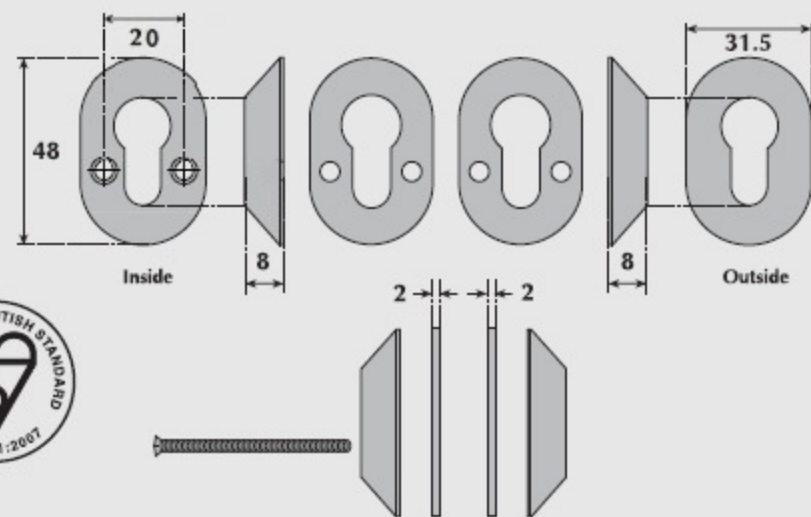

G9527 Security euro-profile escutcheons

APPLICATION.

For use with euro-profile double cylinders.

SPECIFICATION:

Case hardened Steel

Satin brass plated (SB)
or satin nickel plated (SN)
Other finishes available.

FINISHES.

G9528 Euro-profile escutcheon

FINISHES.

APPLICATION.

For use with euro-profile cylinders.

SPECIFICATION:

Brass.

Satin brass plated (SB)
or satin nickel plated (SN)
Other finishes available.

G9529 Oval-profile escutcheon

FINISHES.

APPLICATION.

For use with oval-profile cylinders.

SPECIFICATION:

Brass.

Satin brass (SB) or satin
nickel (SN)
Other finishes available.