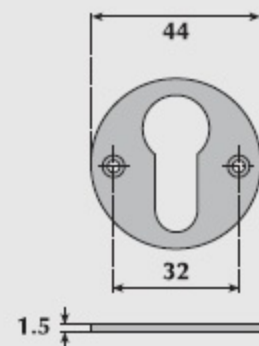

G9527 Security euro-profile escutcheons

APPLICATION.

For use with euro-profile double cylinders.

SPECIFICATION:

Case hardened Steel

Satin brass plated (SB)
or satin nickel plated (SN)
Other finishes available.

FINISHES.

G9528 Euro-profile escutcheon

FINISHES.

APPLICATION.

For use with euro-profile cylinders.

SPECIFICATION:

Brass.

Satin brass plated (SB)
or satin nickel plated (SN)
Other finishes available.