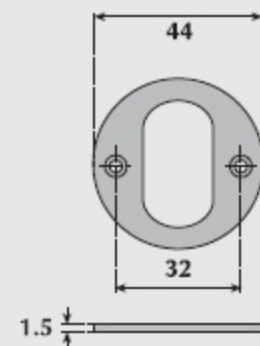

G9529 Oval-profile escutcheon

FINISHES.

APPLICATION.

For use with oval-profile cylinders.

SPECIFICATION:

Brass.

Satin brass (SB) or satin
nickel (SN)
Other finishes available.