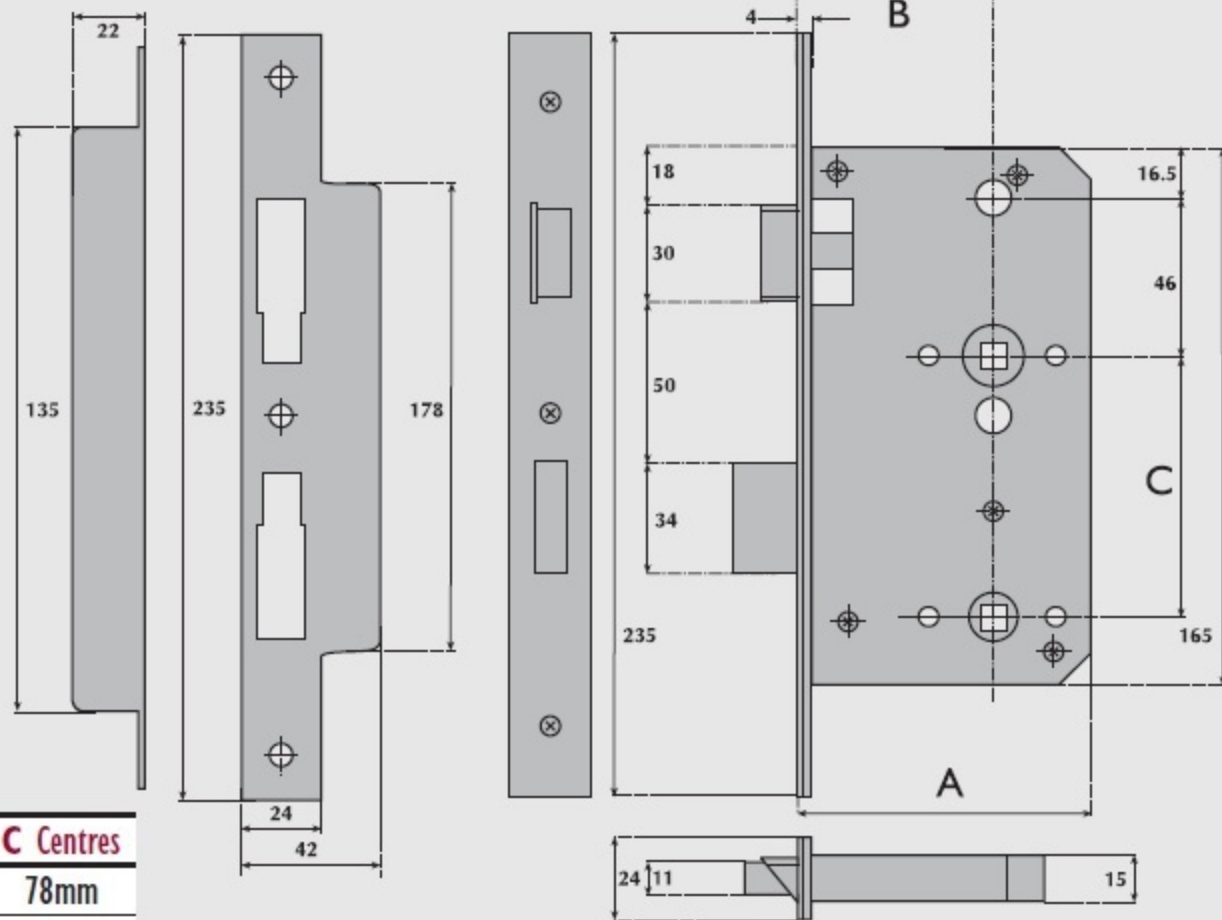

B0872 Bathroom lock

A Lockcase	B Backset	C Centres
90mm	60mm	78mm
110mm	80mm	78mm
130mm	100mm	78mm

CASE.

STRIKE PLATE.

FOREND.

LATCHBOLT.

DEADBOLT.

FOLLOWER.

OPERATION:

Latchbolt operated by lever handle from either side.
Deadbolt operated by turn from either side.

SPECIFICATION:

Steel, powder coated black, pierced to accept 38mm centre bolt through fixing turn and furniture.
Finished to match forend.
Brass polished, satin or BMA.
Stainless steel, satin or polished.
Available square or radiussed - please specify.
Brass reversible, zinc plated. Projection 11mm.
Brass, zinc plated. Throw 12mm.
Brass, to suit 8mm square spindle. One-way action.
Two way action available on 100mm backset only.
Sprung to suit sprung lever handle furniture.
For unsprung lever handle furniture heavy duty springing should be specified.