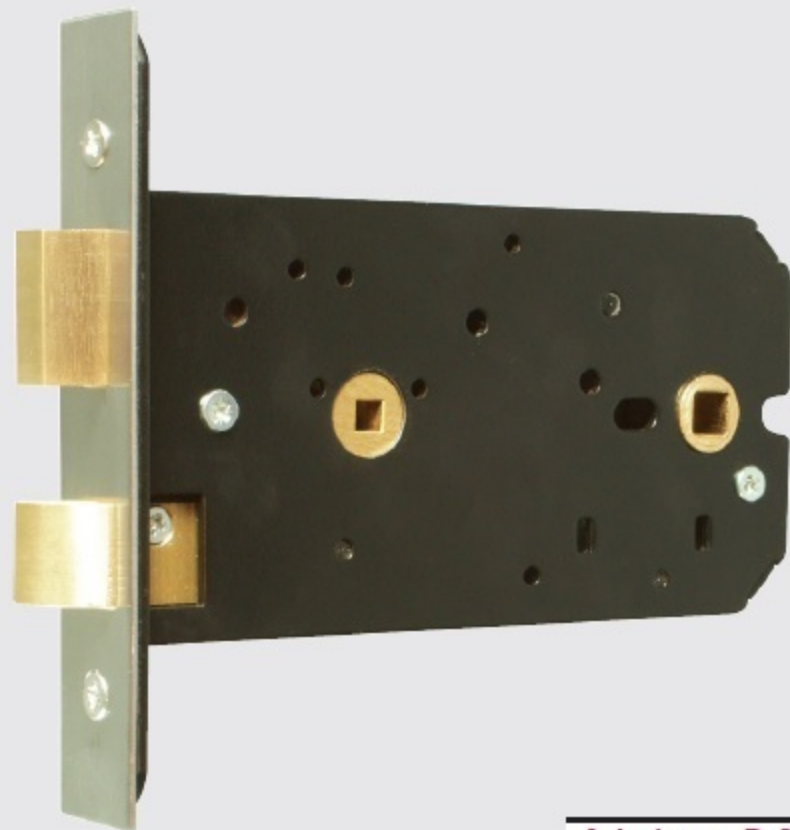

B2516-5 Horizontal bathroom mortice lock

A Lockcase	B Backset	C Centres
147mm	51mm	74mm

CASE.

STRIKE PLATE.
FOREND.

LATCHBOLT.
DEADBOLT.
FOLLOWER.

DEADBOLT
FOLLOWER.

OPERATION:

Latchbolt operated by knob or lever handle from either side.
Deadbolt operated by turn from either side.

SPECIFICATION:

CASE. Steel, powder coated black, pierced to accept 38mm centre horizontally opposed bolt through fixing furniture.

STRIKE PLATE. Finished to match forend.

FOREND. Brass polished, satin or BMA.
Stainless steel, satin or polished.
Available square or radiussed - please specify.

LATCHBOLT. Brass, reversible without opening case. Projection 11mm.

DEADBOLT. Brass. Throw 12mm.

FOLLOWER. Brass, to suit 8mm square spindle.
Standard sprung two-way action for knob furniture.
Heavy duty sprung one-way action for lever furniture. Please specify.

DEADBOLT FOLLOWER. Brass, to suit 5mm square spindle.