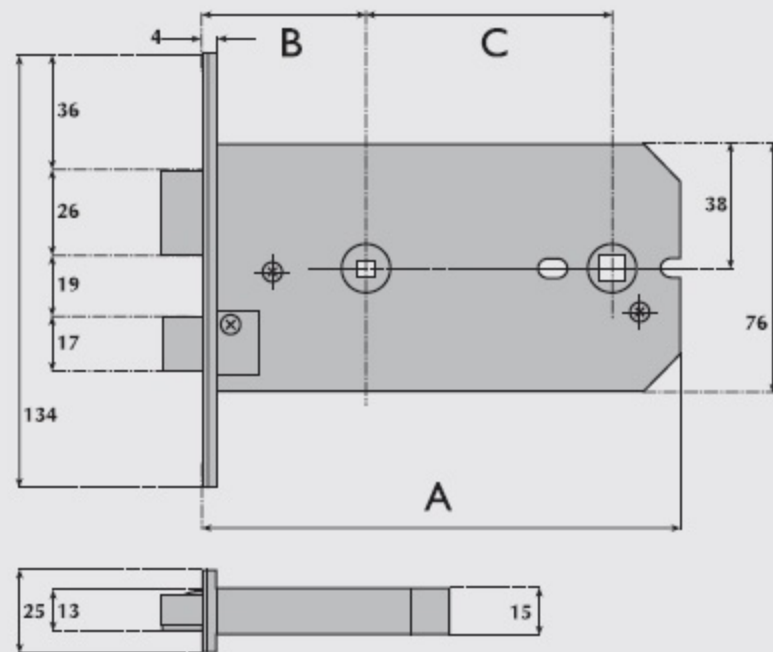

B2516-5 Horizontal bathroom mortice lock

A Lockcase	B Backset	C Centres
147mm	51mm	74mm

CASE.

STRIKE PLATE.
FOREND.

LATCHBOLT.
DEADBOLT.
FOLLOWER.

DEADBOLT
FOLLOWER.

OPERATION:

Latchbolt operated by knob or lever handle from either side.
Deadbolt operated by turn from either side.

SPECIFICATION:

CASE. Steel, powder coated black, pierced to accept 38mm centre horizontally opposed bolt through fixing furniture.

STRIKE PLATE. Finished to match forend.

FOREND. Brass polished, satin or BMA.
Stainless steel, satin or polished.
Available square or radiussed - please specify.

LATCHBOLT. Brass, reversible without opening case. Projection 11mm.

DEADBOLT. Brass. Throw 12mm.

FOLLOWER. Brass, to suit 8mm square spindle.
Standard sprung two-way action for knob furniture.
Heavy duty sprung one-way action for lever furniture. Please specify.

DEADBOLT FOLLOWER. Brass, to suit 5mm square spindle.