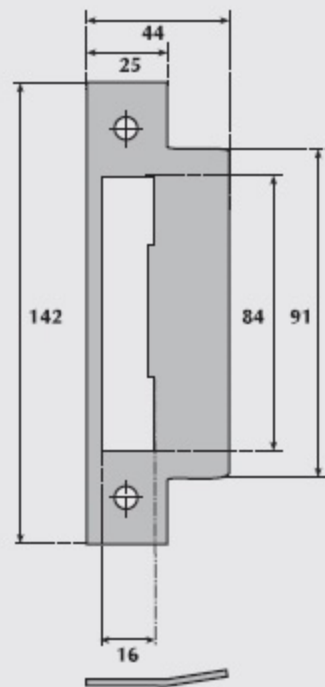

B2516-5 Horizontal bathroom mortice lock

A Lockcase	B Backset	C Centres
147mm	51mm	74mm

CASE.

STRIKE PLATE.
FOREND.

LATCHBOLT.
DEADBOLT.
FOLLOWER.

DEADBOLT
FOLLOWER.

OPERATION:

Latchbolt operated by knob or lever handle from either side.
Deadbolt operated by turn from either side.

SPECIFICATION:

CASE. Steel, powder coated black, pierced to accept 38mm centre horizontally opposed bolt through fixing furniture.

STRIKE PLATE. Finished to match forend.

FOREND. Brass polished, satin or BMA.
Stainless steel, satin or polished.
Available square or radiussed - please specify.

LATCHBOLT. Brass, reversible without opening case. Projection 11mm.

DEADBOLT. Brass. Throw 12mm.

FOLLOWER. Brass, to suit 8mm square spindle.
Standard sprung two-way action for knob furniture.
Heavy duty sprung one-way action for lever furniture. Please specify.

DEADBOLT FOLLOWER. Brass, to suit 5mm square spindle.