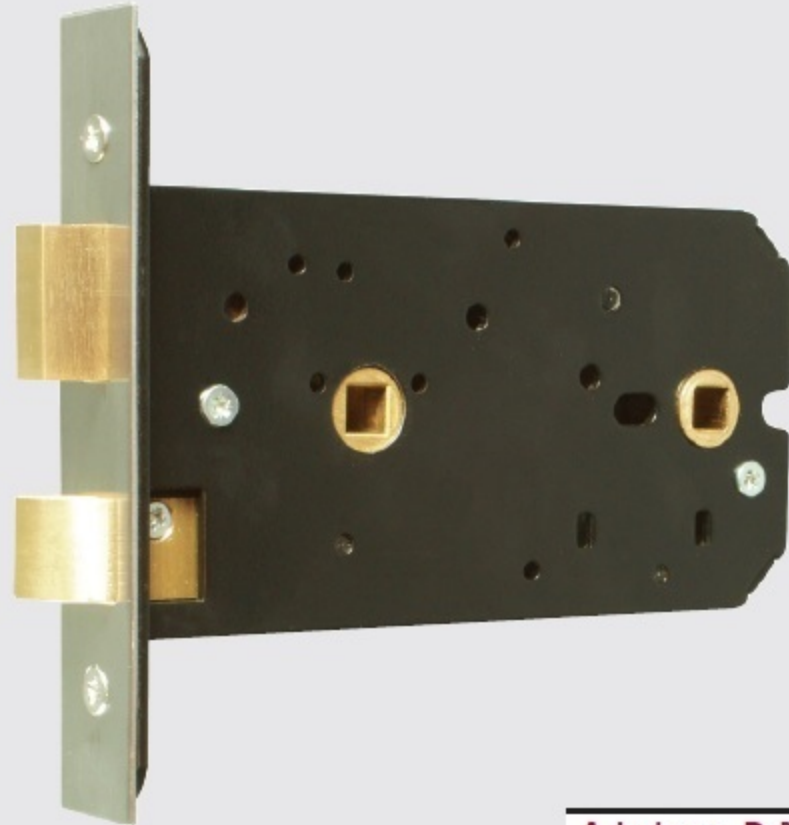

B2516-8 Horizontal bathroom mortice lock

A Lockcase	B Backset	C Centres
147mm	51mm	74mm

OPERATION:

Latchbolt operated by knob or lever handle from either side.
Deadbolt operated by turn from either side.

SPECIFICATION:

CASE.

Steel, powder coated black, pierced to accept 38mm centre horizontally opposed bolt through fixing furniture.

STRIKE PLATE. FOREND.

Finished to match forend.
Brass polished, satin or BMA.

Stainless steel, satin or polished.

Available square or raddused - please specify.

LATCHBOLT.

Brass, reversible without opening case. Projection 11mm.

DEADBOLT.

Brass. Throw 12mm.

FOLLOWER.

Brass, to suit 8mm square spindle.

Standard sprung two-way action for knob furniture.

Heavy duty sprung one-way action for lever furniture. Please specify.

DEADBOLT

FOLLOWER.

Brass, to suit 8mm square spindle.