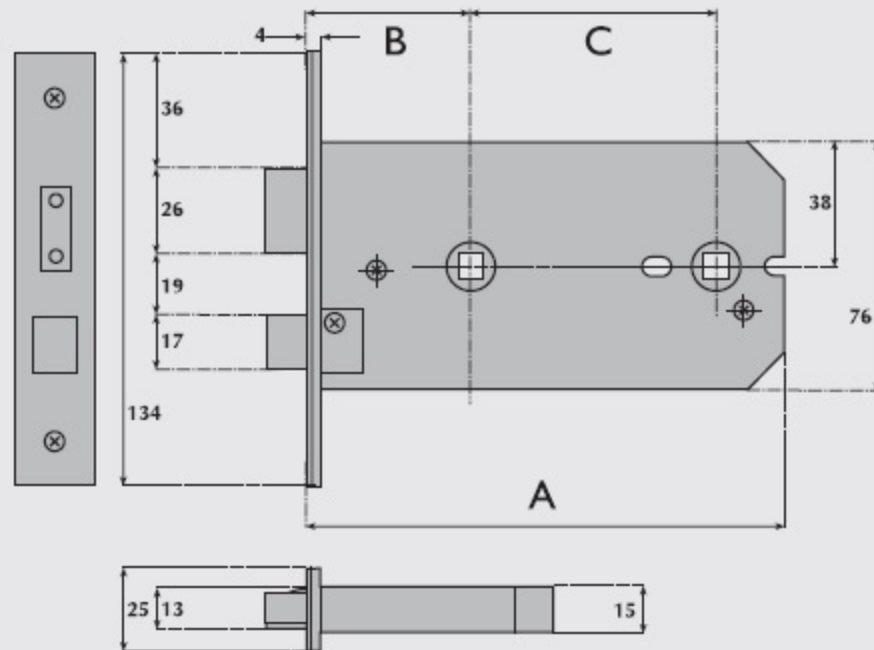

B2516-8 Horizontal bathroom mortice lock

A Lockcase	B Backset	C Centres
147mm	51mm	74mm

OPERATION:

Latchbolt operated by knob or lever handle from either side.
Deadbolt operated by turn from either side.

SPECIFICATION:

CASE.

Steel, powder coated black, pierced to accept 38mm centre horizontally opposed bolt through fixing furniture.

STRIKE PLATE. FOREND.

Finished to match forend.
Brass polished, satin or BMA.

Stainless steel, satin or polished.

Available square or raddused - please specify.

LATCHBOLT.

Brass, reversible without opening case. Projection 11mm.

DEADBOLT.

Brass. Throw 12mm.

FOLLOWER.

Brass, to suit 8mm square spindle.