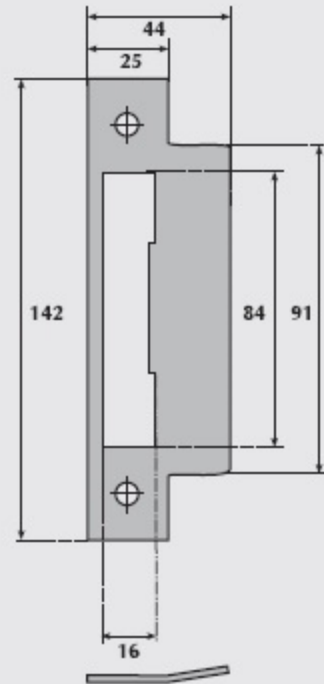

B2516-8 Horizontal bathroom mortice lock

A Lockcase	B Backset	C Centres
147mm	51mm	74mm

OPERATION:

Latchbolt operated by knob or lever handle from either side.
Deadbolt operated by turn from either side.

SPECIFICATION:

CASE.

Steel, powder coated black, pierced to accept 38mm centre horizontally opposed bolt through fixing furniture.

STRIKE PLATE. FOREND.

Finished to match forend.
Brass polished, satin or BMA.

Stainless steel, satin or polished.

Available square or raddused - please specify.

LATCHBOLT.

Brass, reversible without opening case. Projection 11mm.

DEADBOLT.

Brass. Throw 12mm.

FOLLOWER.

Brass, to suit 8mm square spindle.

Standard sprung two-way action for knob furniture.

Heavy duty sprung one-way action for lever furniture. Please specify.

DEADBOLT

FOLLOWER.

Brass, to suit 8mm square spindle.