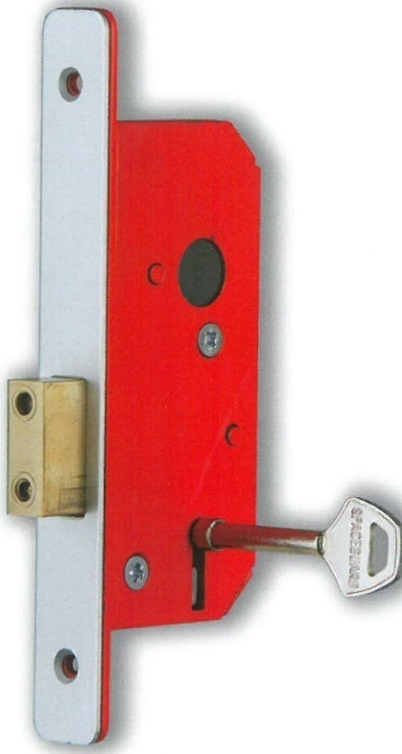

Narrow Style and Double throw Deadlock.

SCSG1

Standard case 51mm (2") 5 lever deadlock, 32mm backset.

Available with 26mm forend standard or 19mm, brass or stainless (19mm shown). 96 differs.

SG4

51mm (2") latch, with easily reversible latchbolt.

Available with 26mm forend standard or 19mm, brass or stainless (please specify).

SG8852

76mm (3") 5 lever deadlock, 45mm backset. 23mm double throw deadbolt.

Available with 26mm forend, brass or stainless. 96 differs.