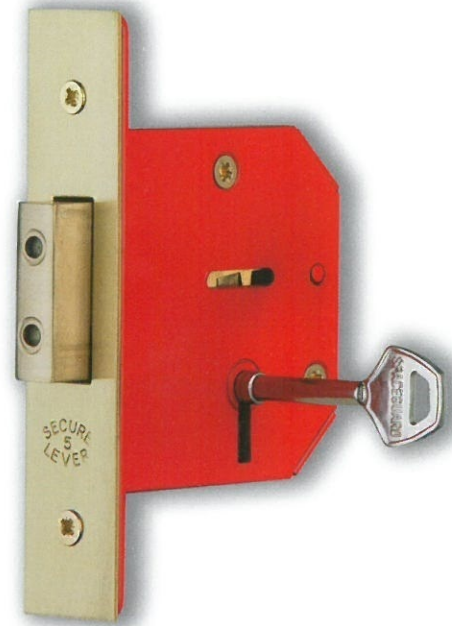

Narrow Style and Double throw Deadlock.

SCSG1

Standard case 51mm (2") 5 lever deadlock, 32mm backset.

Available with 26mm forend standard or 19mm, brass or stainless (19mm shown). 96 differs.

SG4

51mm (2") latch, with easily reversible latchbolt.

Available with 26mm forend standard or 19mm, brass or stainless (please specify).

SG8852

76mm (3") 5 lever deadlock, 45mm backset. 23mm double throw deadbolt.

Available with 26mm forend, brass or stainless. 96 differs.