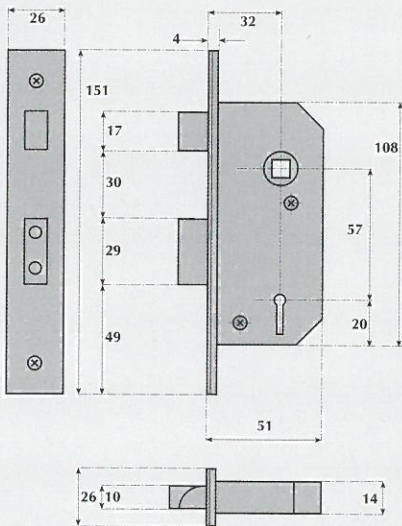

Narrow Style Locks.

SG10

51mm (2") 5 lever sashlock, 32mm backset, with easily reversible latchbolt. Available with 26mm forend standard or 19mm, brass or stainless (please specify). 96 differs.

SGI

51mm (2") 5 lever deadlock, 32mm backset. Available with 26mm forend, brass or stainless (please specify). 96 differs.

SCSGI

Standard case 51mm (2") 5 lever deadlock, 32mm backset. Available with 26mm forend standard or 19mm, brass or stainless (26mm shown). 96 differs.