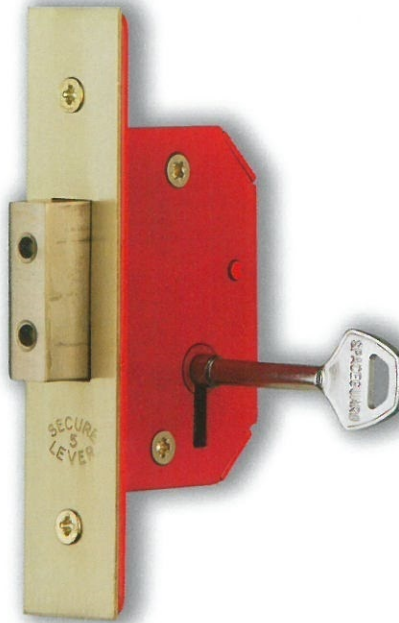

Narrow Style Locks.

SG10

51mm (2") 5 lever sashlock, 32mm backset, with easily reversible latchbolt. Available with 26mm forend standard or 19mm, brass or stainless (please specify). 96 differs.

SGI

51mm (2") 5 lever deadlock, 32mm backset. Available with 26mm forend, brass or stainless (please specify). 96 differs.

SCSGI

Standard case 51mm (2") 5 lever deadlock, 32mm backset. Available with 26mm forend standard or 19mm, brass or stainless (26mm shown). 96 differs.