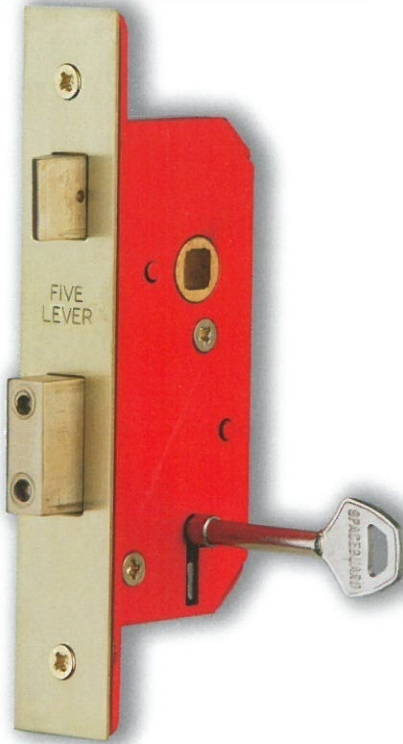

Narrow Style Locks.

SG10

51mm (2") 5 lever sashlock, 32mm backset, with easily reversible latchbolt. Available with 26mm forend standard or 19mm, brass or stainless (please specify). 96 differs.

SGI

51mm (2") 5 lever deadlock, 32mm backset. Available with 26mm forend, brass or stainless (please specify). 96 differs.

SCSGI

Standard case 51mm (2") 5 lever deadlock, 32mm backset. Available with 26mm forend standard or 19mm, brass or stainless (26mm shown). 96 differs.