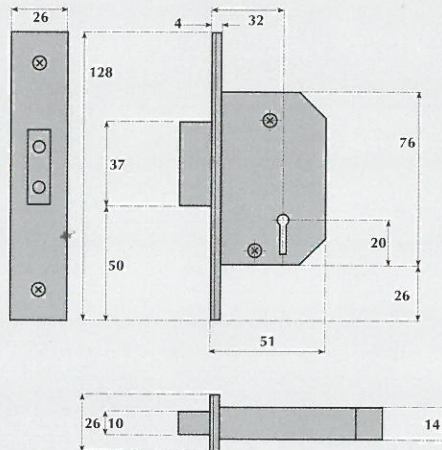

Narrow Style Locks.

SG10

51mm (2") 5 lever sashlock, 32mm backset, with easily reversible latchbolt. Available with 26mm forend standard or 19mm, brass or stainless (please specify). 96 differs.

SGI

51mm (2") 5 lever deadlock, 32mm backset. Available with 26mm forend, brass or stainless (please specify). 96 differs.

SCSGI

Standard case 51mm (2") 5 lever deadlock, 32mm backset. Available with 26mm forend standard or 19mm, brass or stainless (26mm shown). 96 differs.