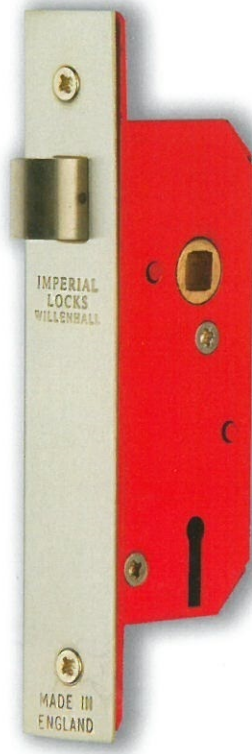

Narrow Style and Double throw Deadlock.

SCSG1

Standard case 51mm (2") 5 lever deadlock, 32mm backset.

Available with 26mm forend standard or 19mm, brass or stainless (19mm shown). 96 differs.

SG4

51mm (2") latch, with easily reversible latchbolt.

Available with 26mm forend standard or 19mm, brass or stainless (please specify).

SG8852

76mm (3") 5 lever deadlock, 45mm backset. 23mm double throw deadbolt.

Available with 26mm forend, brass or stainless. 96 differs.