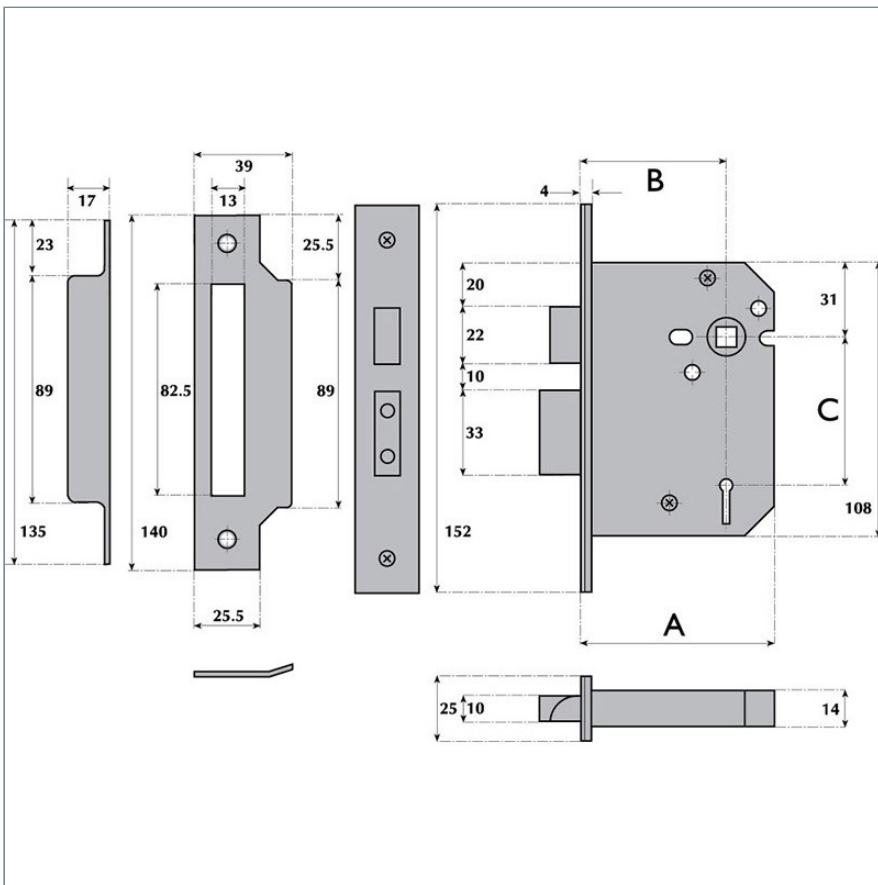

G5000 5 Lever Mortice Sashlock

Description	5 Lever mortice sashlock for use on external wooden hinged doors providing a high level of security. CE Marked door lock Fire rated to BS EN 1634-1:2000 & Performance rated to BS EN 12209. Latchbolt operated by lever handle from either side. Deadbolt operated by key from either side. Supplied with 2 keys, striker plate and fixing screws. Finishes stainless steel (SS) or satin brass (SB). Other finishes available. 200 standard differs.
Operation	Latchbolt operated by lever handle from either side. Deadbolt operated by key from either side
Case	76mm and 101mm sizes pierced to accept 38mm centre horizontally and 38mm centre diagonally opposed bolt through fixing furniture; 63mm size pierced diagonally only
Striker Plate	Type A with dust box DB1
Latchbolt	Brass, reversible. Projection 12mm

Deadbolt	Brass, with two hardened steel rollers. Throw 16mm
Follower	Brass, to suit 8mm square spindle. One-way action. Sprung to suit sprung lever handle furniture. For unsprung lever handle furniture heavy duty springing should be specified
Differs	200 standard differs numbered 001-200
Rebate Units To Suit	G3051-13mm G3052-19mm G3053-25mm
Box	DUSTBOX1 - Included
A Lock Case	63mm, 76mm, 101mm
B Backset	45mm, 57mm, 82mm
C Centres	57mm, 57mm, 57mm