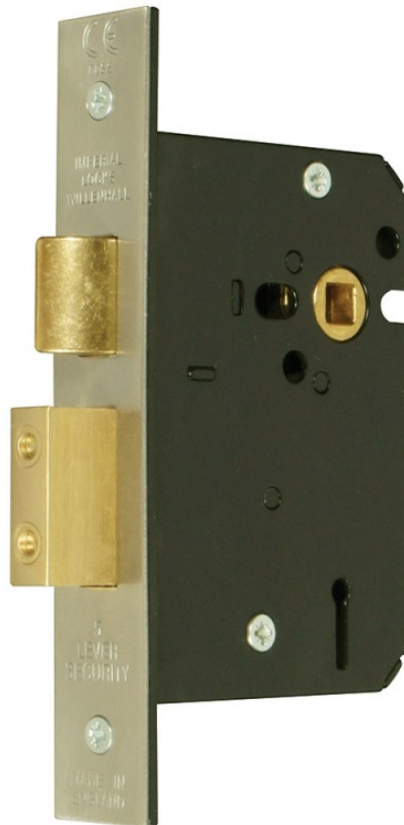

G5000 5 Lever Mortice Sashlock

Description	5 Lever mortice sashlock for use on external wooden hinged doors providing a high level of security. CE Marked door lock Fire rated to BS EN 1634-1:2000 & Performance rated to BS EN 12209. Latchbolt operated by lever handle from either side. Deadbolt operated by key from either side. Supplied with 2 keys, striker plate and fixing screws. Finishes stainless steel (SS) or satin brass (SB). Other finishes available. 200 standard differs.
Operation	Latchbolt operated by lever handle from either side. Deadbolt operated by key from either side
Case	76mm and 101mm sizes pierced to accept 38mm centre horizontally and 38mm centre diagonally opposed bolt through fixing furniture; 63mm size pierced diagonally only
Striker Plate	Type A with dust box DB1
Latchbolt	Brass, reversible. Projection 12mm

Deadbolt	Brass, with two hardened steel rollers. Throw 16mm
Follower	Brass, to suit 8mm square spindle. One-way action. Sprung to suit sprung lever handle furniture. For unsprung lever handle furniture heavy duty springing should be specified
Differs	200 standard differs numbered 001-200
Rebate Units To Suit	G3051-13mm G3052-19mm G3053-25mm
Box	DUSTBOX1 - Included
A Lock Case	63mm, 76mm, 101mm
B Backset	45mm, 57mm, 82mm
C Centres	57mm, 57mm, 57mm