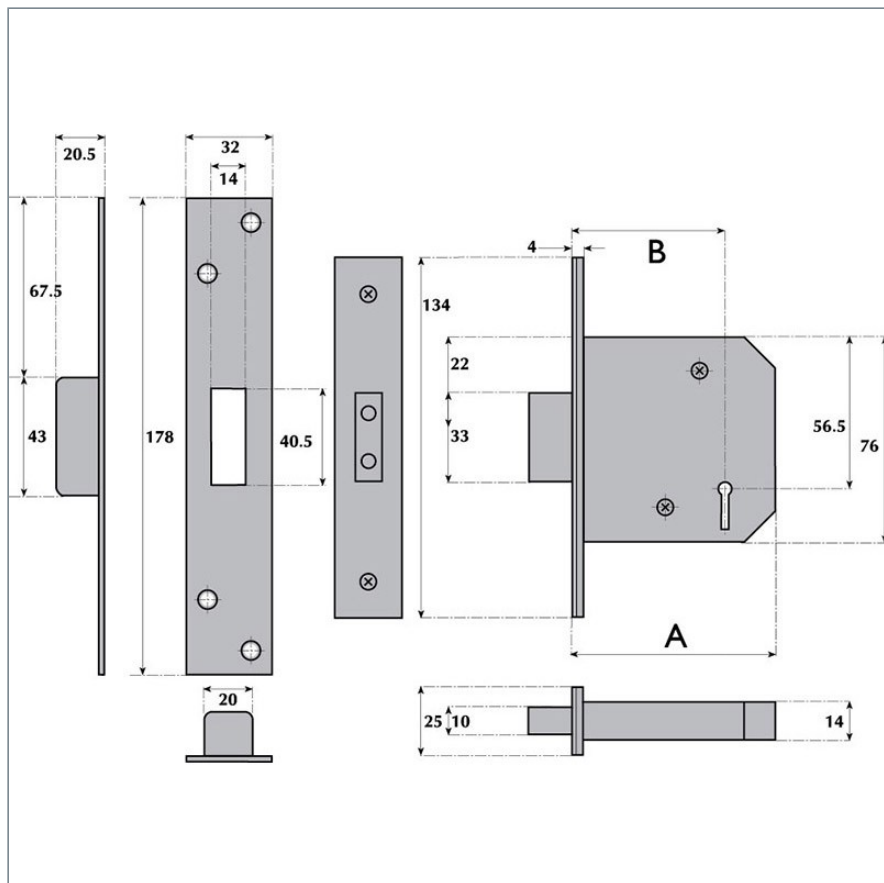

## G5004 5 Lever Mortice Deadlock

<b>Description</b>	5 Lever mortice deadlock for use on external wooden hinged doors providing a high level of security. CE Marked door lock Fire rated to BS EN 1634-1:2000 & Performance rated to BS EN 12209. Deadbolt operated by key from either side. Supplied with 2 keys, striker plate and fixing screws. Finishes stainless steel (SS) or satin brass (SB). Other finishes available. 200 standard differs.
<b>Operation</b>	Deadbolt operated by key from either side
<b>Striker Plate</b>	Box, Type M
<b>Deadbolt</b>	Brass, with two hardened steel rollers. Throw 16mm
<b>Differs</b>	200 standard differs numbered 001-200
<b>Rebate Units To Suit</b>	G3054-13mm G3055-19mm G3056-25mm

**A Lock Case** 63mm, 76mm, 101mm

**B Backset** 45mm, 57mm, 82mm

Guardian Lock & Engineering Co Ltd. Imperial Works, Wednesfield Road, Willenhall, West Midlands, WV13 1AL, United Kingdom.

+44(0)1902 635 964 | sales@imperiallocks.co.uk