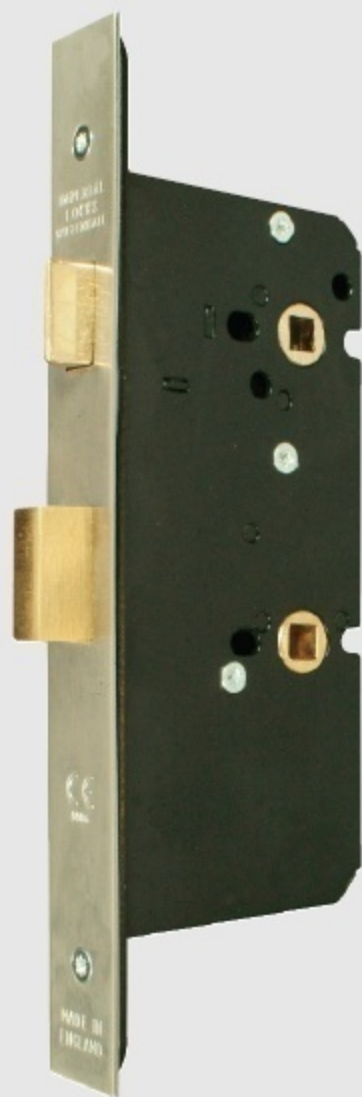

# G72-8021 Bathroom mortice lock

A Lockcase	B Backset	C Centres
76mm	57mm	72mm
101mm	82mm	72mm

## OPERATION:

Latchbolt operated by lever handle from either side.

Deadbolt operated by turn from either side.

### CASE.

Pierced to accept 38mm centre horizontally opposed bolt through fixing furniture.

### LATCHBOLT.

Brass, reversible. Projection 12mm.