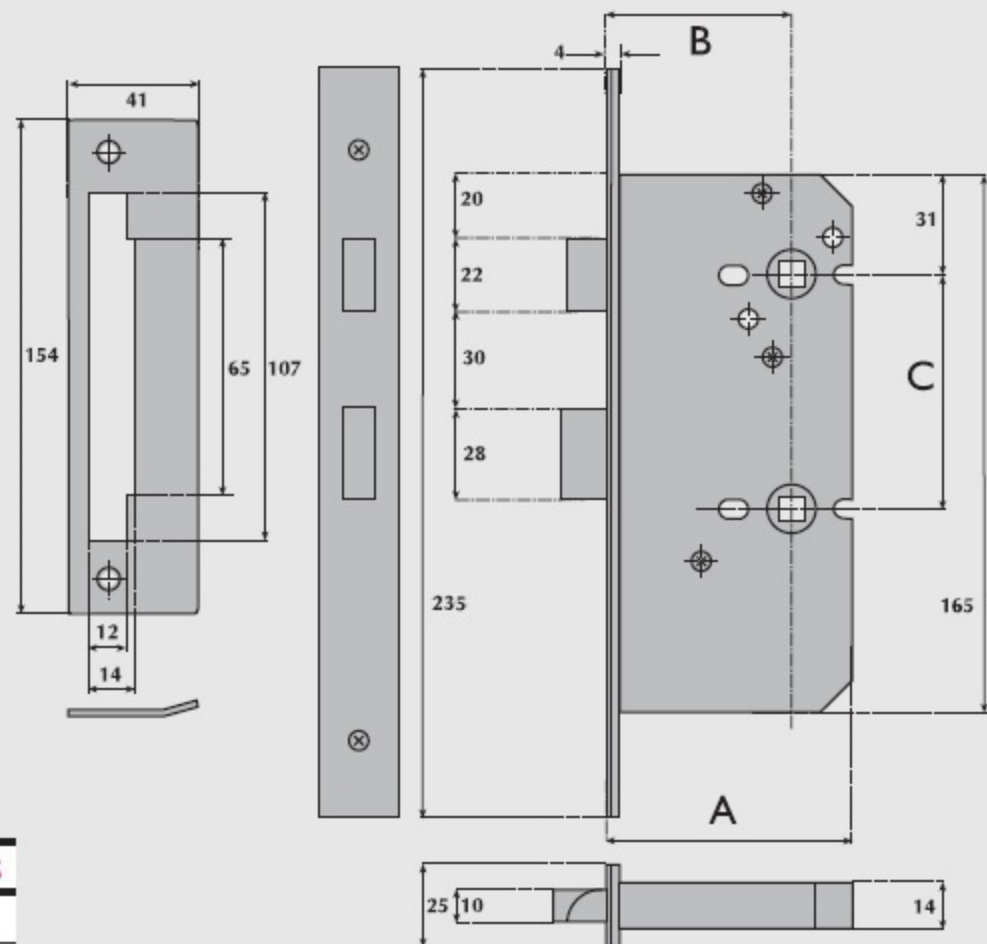

# G72-8021 Bathroom mortice lock

A Lockcase	B Backset	C Centres
76mm	57mm	72mm
101mm	82mm	72mm

## OPERATION:

Latchbolt operated by lever handle from either side.

Deadbolt operated by turn from either side.

### CASE.

Pierced to accept 38mm centre horizontally opposed bolt through fixing furniture.

### LATCHBOLT.

Brass, reversible. Projection 12mm.