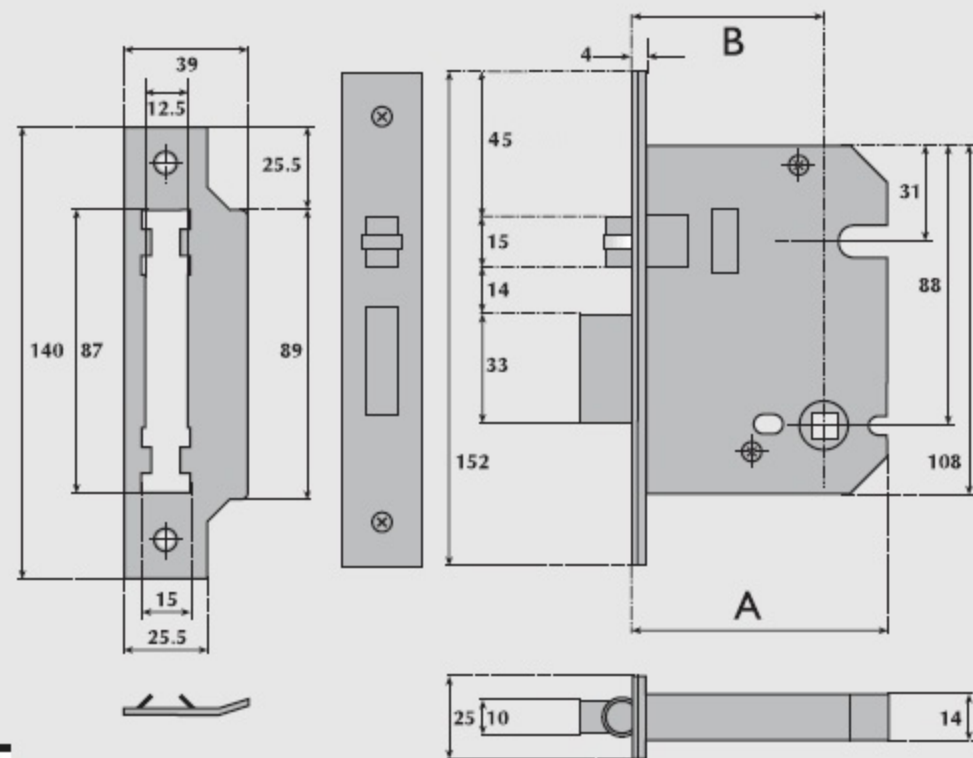

# G8872 Heavy duty push / pull roller bolt bathroom mortice lock

A Lockcase	B Backset	C Centres
63mm	45mm	—
76mm	57mm	—
101mm	82mm	—

## OPERATION:

Roller bolt operated by push or pull from either side.  
Deadbolt operated by turn from either side.

## SPECIFICATION:

- STRIKE PLATE.** Type D.
- LATCHBOLT.** Brass, adjustable roller bolt to suit either hand.  
Heavy sprung as standard. Light springing available on request.
- DEADBOLT.** Brass. Throw 14mm.
- FOLLOWER.** Brass, to suit 8mm square spindle.
- REBATE UNITS TO SUIT:** PP/G3051-13mm PP/G3052-19mm PP/G3053-25mm