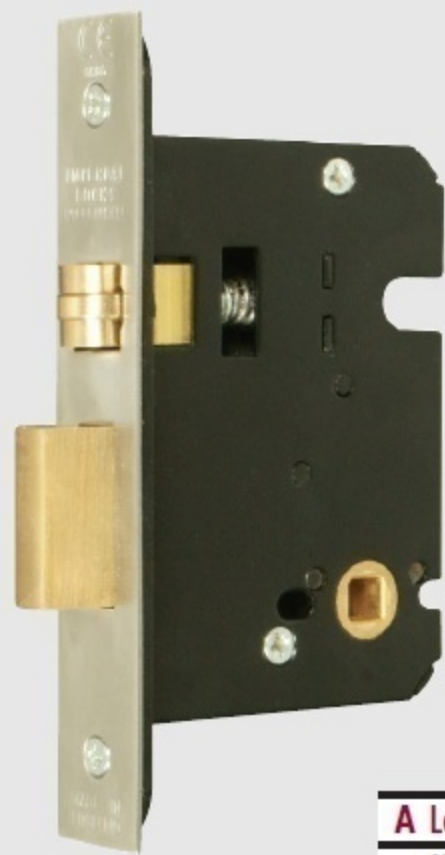

# G8872 Heavy duty push / pull roller bolt bathroom mortice lock

A Lockcase	B Backset	C Centres
63mm	45mm	—
76mm	57mm	—
101mm	82mm	—

## OPERATION:

Roller bolt operated by push or pull from either side.  
Deadbolt operated by turn from either side.

## SPECIFICATION:

- STRIKE PLATE.** Type D.
- LATCHBOLT.** Brass, adjustable roller bolt to suit either hand.  
Heavy sprung as standard. Light springing available on request.
- DEADBOLT.** Brass. Throw 14mm.
- FOLLOWER.** Brass, to suit 8mm square spindle.
- REBATE UNITS TO SUIT:** PP/G3051-13mm PP/G3052-19mm PP/G3053-25mm