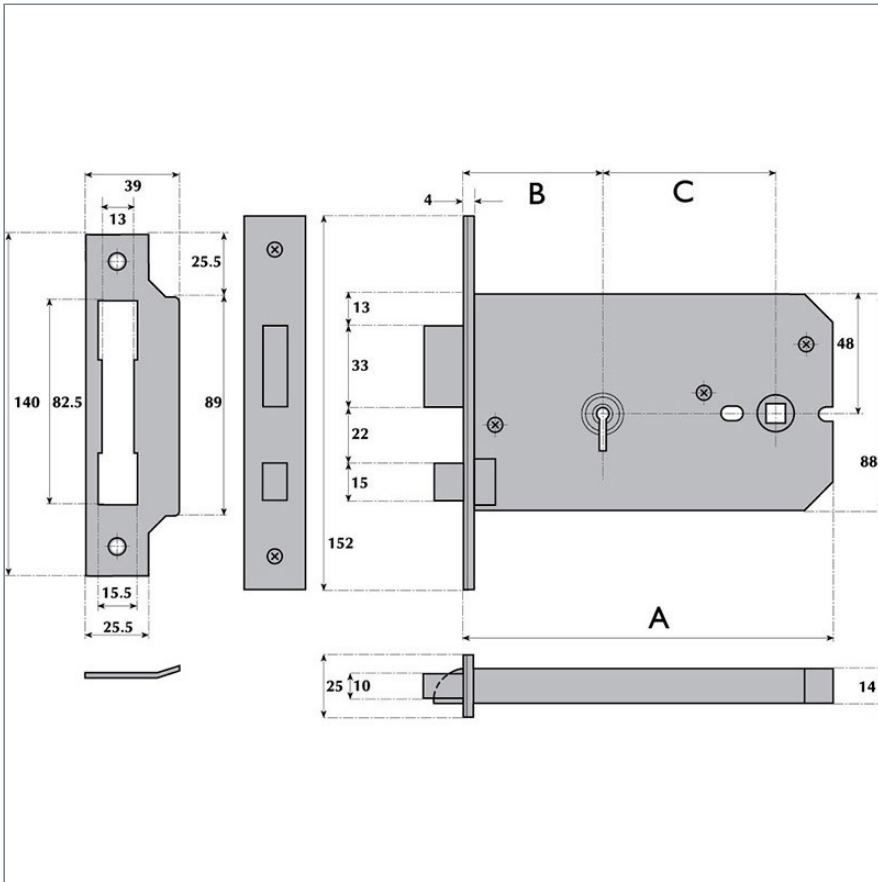

MK3012 Master Keyed 3 Lever Horizontal Mortice Lock

Description	Master keyed 3 Lever horizontal mortice lock for use on internal wooden hinged doors providing a standard level of security. CE Marked door lock Fire rated to BS EN 1634-1:2000 & Performance rated to BS EN 12209. Latchbolt operated by knob from either side Deadbolt operated by key from either side. Supplied with 2 keys, striker plate and fixing screws. Finishes stainless steel (SS) or satin brass (SB). Other finishes available. Available master and sub and grand master keyed.
Operation	Latchbolt operated by knob from either side Deadbolt operated by key from either side
Case	Pierced to accept 38mm centre horizontally opposed bolt through fixing furniture
Striker Plate	Type B
Latchbolt	Brass, reversible. Projection 12mm
Deadbolt	Brass. Throw 16mm

Follower	Brass, to suit 8mm square spindle Two-way action
Differs	Available master and sub and grand master keyed
Rebate Units To Suit	G3057-13mm G3058-19mm G3059-25mm
Box	DUSTBOX1 - Sold Separately
A Lock Case	151mm
B Backset	57mm
C Centres	70mm