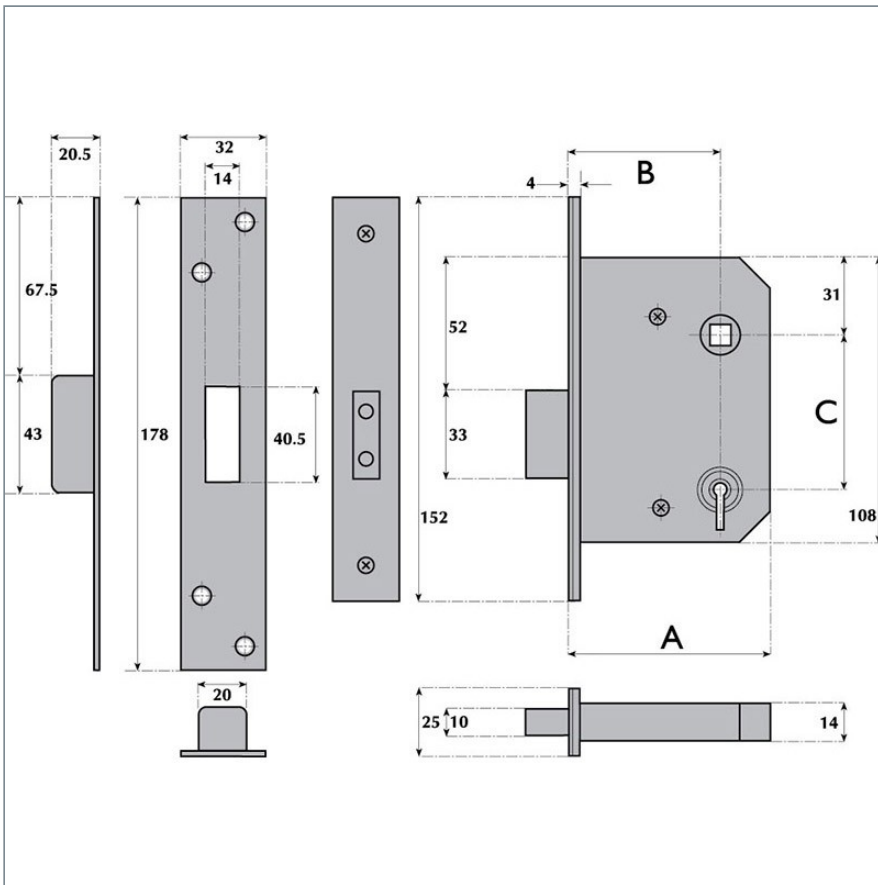

MK5007 Master Keyed 5 Lever Mortice Escape Deadlock

Description	Master keyed 5 Lever mortice escape deadlock for use on external wooden hinged doors providing a high level of security. CE Marked door lock Fire rated to BS EN 1634-1:2000 & Performance rated to BS EN 12209. In standard one-way action, deadbolt thrown or withdrawn by key from either side and withdrawn by lever handle or turn knob from inside Two-way action deadbolt thrown or withdrawn by key or handle from either side. Supplied with 2 keys, striker plate and fixing screws. Finishes stainless steel (SS) or satin brass (SB). Other finishes available. Available master and sub and grand master keyed.
Operation	In standard one-way action, deadbolt thrown or withdrawn by key from either side and withdrawn by lever handle or turn knob from inside Two-way action deadbolt thrown or withdrawn by key or handle from either side
Striker Plate	Box, Type M
Deadbolt	Brass, with two hardened steel rollers. Throw 13mm

Follower	Brass, to suit 8mm square spindle. One-way action as standard Two-way available on request
Differs	Available master and sub and grand master keyed
Rebate Units	DL/G3051-13mm DL/G3052-19mm DL/G3053-25mm
To Suit	
A Lock Case	76mm
B Backset	57mm
C Centres	57mm